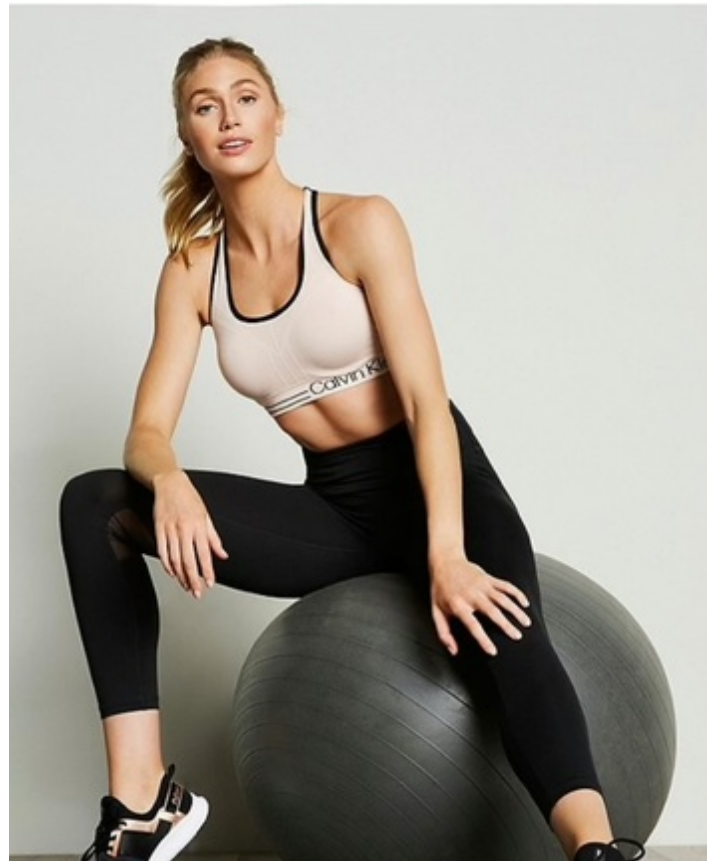

HEIGHT 5' 9.5" DRESS SIZE 2 BUST 32 B WAIST 25" HIPS 34" HAIR BLONDE
EYES BLUE SHOES 9.5 LOCATION WEST COAST

HEIGHT 5' 9.5" DRESS SIZE 2 BUST 32 B WAIST 25" HIPS 34" HAIR BLONDE
EYES BLUE SHOES 9.5 LOCATION WEST COAST

HEIGHT 5' 9.5" DRESS SIZE 2 BUST 32 B WAIST 25" HIPS 34" HAIR BLONDE
EYES BLUE SHOES 9.5 LOCATION WEST COAST