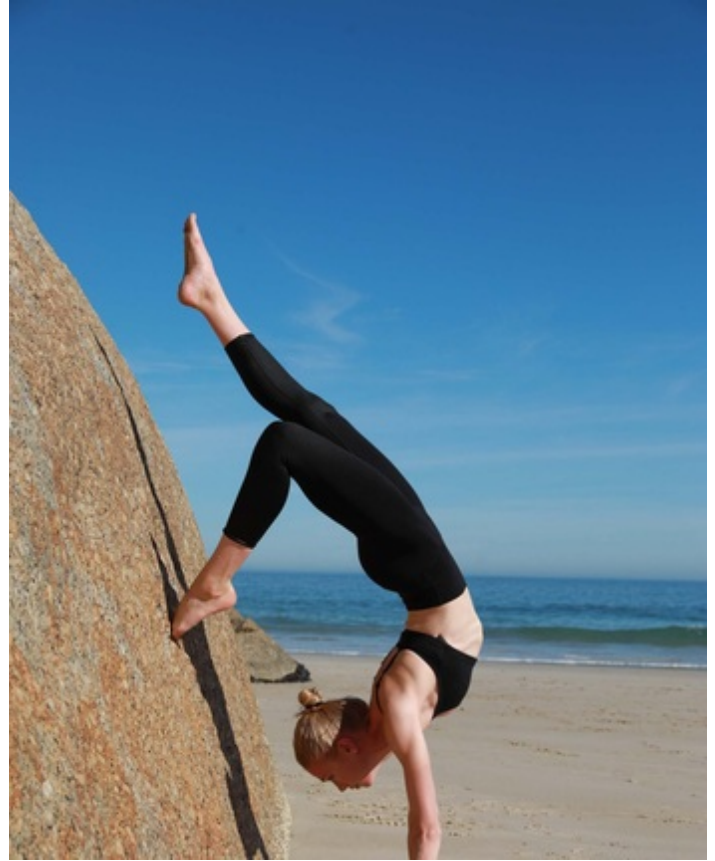

HEIGHT 5' 9.5" DRESS SIZE 2 BUST 32 B WAIST 25" HIPS 34" HAIR BLONDE
EYES BLUE SHOES 9.5 LOCATION WEST COAST

HEIGHT 5' 9.5" DRESS SIZE 2 BUST 32 B WAIST 25" HIPS 34" HAIR BLONDE
EYES BLUE SHOES 9.5 LOCATION WEST COAST

HEIGHT 5' 9.5" DRESS SIZE 2 BUST 32 B WAIST 25" HIPS 34" HAIR BLONDE
EYES BLUE SHOES 9.5 LOCATION WEST COAST