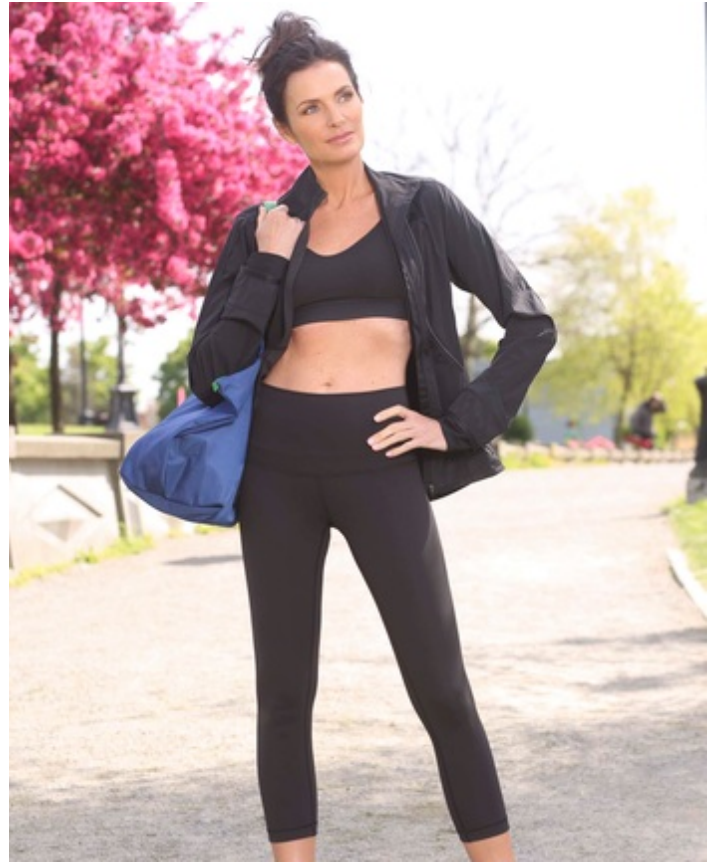

HEIGHT 5' 7" DRESS SIZE 2 BUST 32 B WAIST 26" HIPS 34" HAIR DARK BROWN
EYES GREEN-BLUE SHOES 8 LOCATION LOCAL

Jody Fassbinder

HEIGHT 5' 7" DRESS SIZE 2 BUST 32 B WAIST 26" HIPS 34" HAIR DARK BROWN
EYES GREEN-BLUE SHOES 8 LOCATION LOCAL