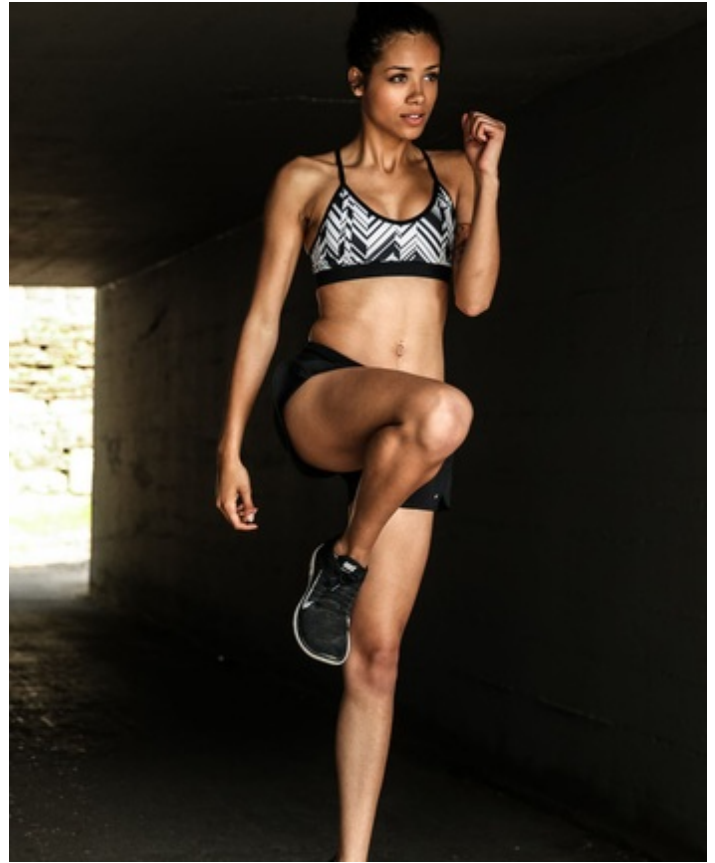

HEIGHT 5' 7.5" DRESS SIZE 4 BUST 32 B WAIST 25.5" HIPS 36" HAIR BROWN
EYES BROWN SHOES 9 LOCATION LOCAL

HEIGHT 5' 7.5" DRESS SIZE 4 BUST 32 B WAIST 25.5" HIPS 36" HAIR BROWN
EYES BROWN SHOES 9 LOCATION LOCAL

HEIGHT 5' 7.5" DRESS SIZE 4 BUST 32 B WAIST 25.5" HIPS 36" HAIR BROWN
EYES BROWN SHOES 9 LOCATION LOCAL