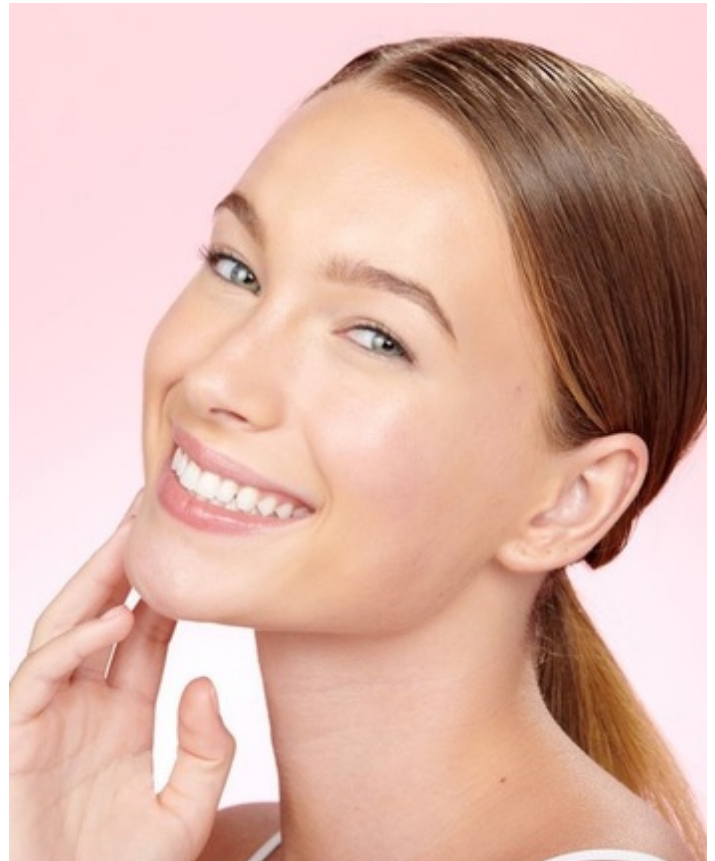

HEIGHT 5' 6" DRESS SIZE 2 BUST 32 C WAIST 24" HIPS 34" HAIR BLONDE EYES BLUE
SHOES 7.5 LOCATION LOCAL

HEIGHT 5' 6" DRESS SIZE 2 BUST 32 C WAIST 24" HIPS 34" HAIR BLONDE EYES BLUE
SHOES 7.5 LOCATION LOCAL