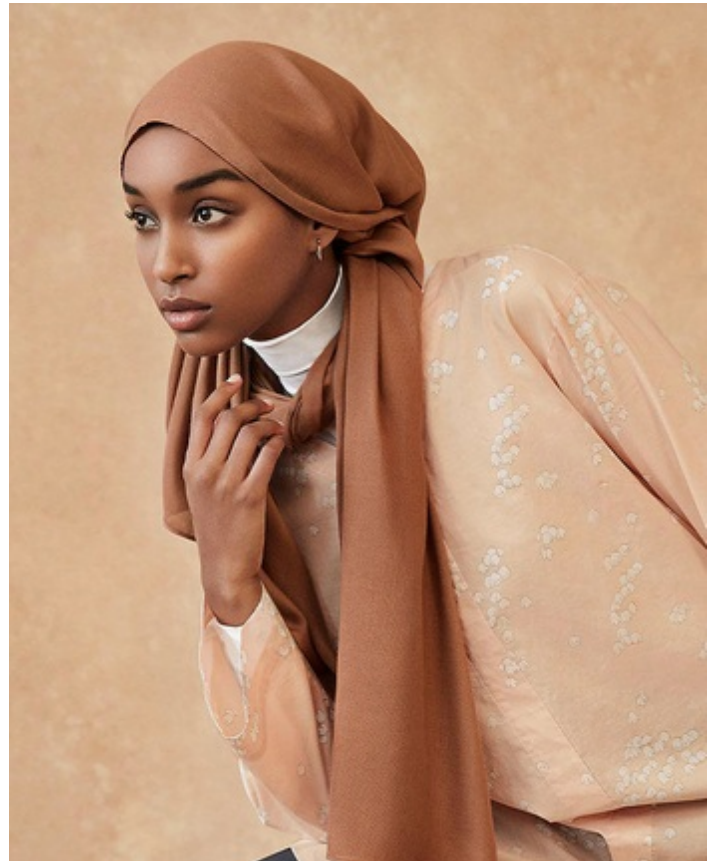

HEIGHT 5' 8.5" DRESS SIZE 2-4 BUST 32 B WAIST 25.5" HIPS 37" HAIR BLACK
EYES BROWN SHOES 8.5 LOCATION WEST COAST

HEIGHT 5' 8.5" DRESS SIZE 2-4 BUST 32 B WAIST 25.5" HIPS 37" HAIR BLACK
EYES BROWN SHOES 8.5 LOCATION WEST COAST