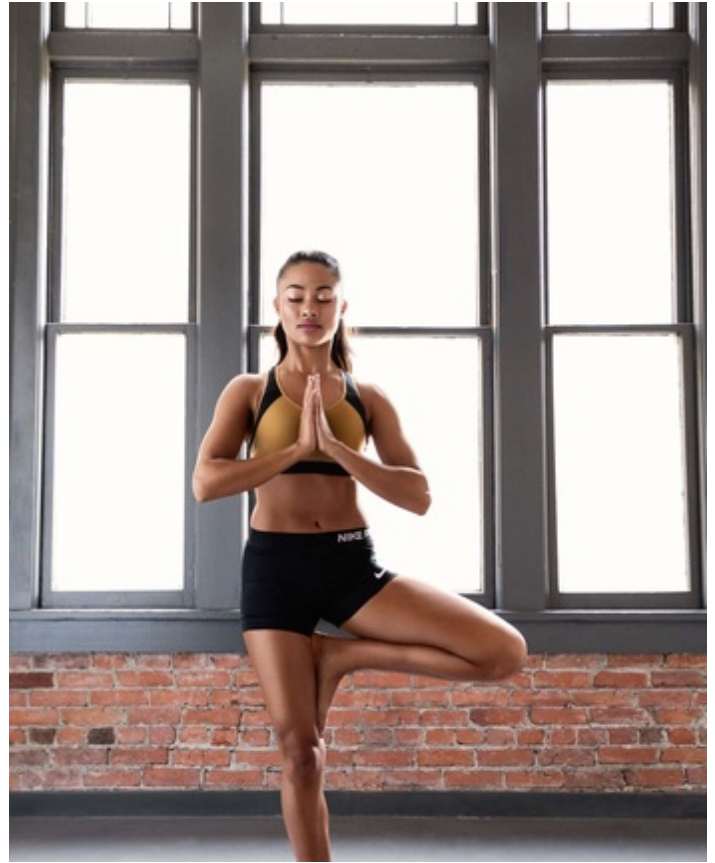

HEIGHT 5' 6" DRESS SIZE 4 BUST 32 B WAIST 26.5" HIPS 35.5" HAIR BROWN
EYES DARK BROWN SHOES 7.5 LOCATION LOCAL

HEIGHT 5' 6" DRESS SIZE 4 BUST 32 B WAIST 26.5" HIPS 35.5" HAIR BROWN
EYES DARK BROWN SHOES 7.5 LOCATION LOCAL

Essentials for Your Workout

HEIGHT 5' 6" DRESS SIZE 4 BUST 32 B WAIST 26.5" HIPS 35.5" HAIR BROWN
EYES DARK BROWN SHOES 7.5 LOCATION LOCAL