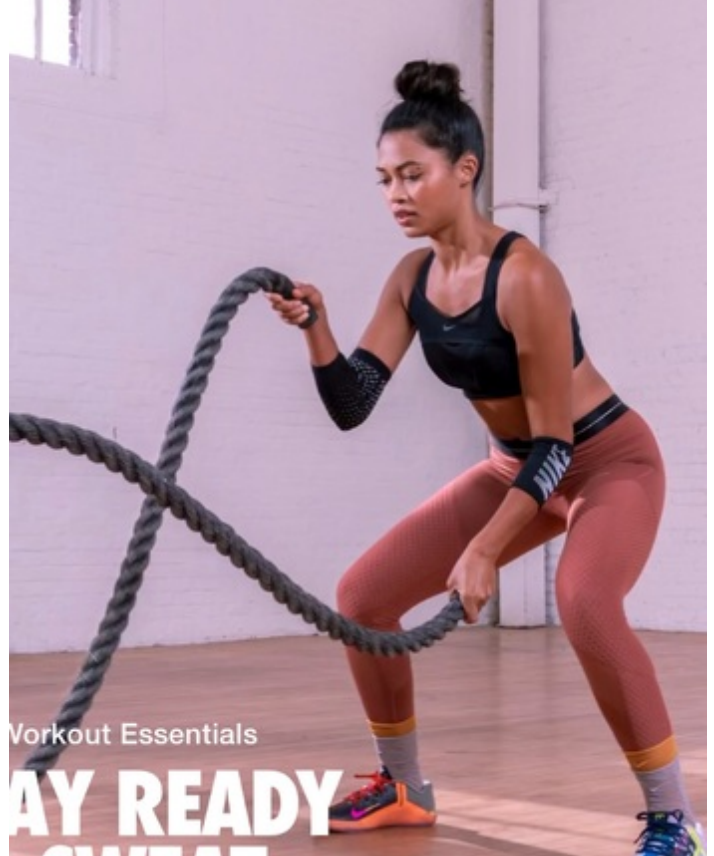

HEIGHT 5' 6" DRESS SIZE 4 BUST 32 B WAIST 26.5" HIPS 35.5" HAIR BROWN
EYES DARK BROWN SHOES 7.5 LOCATION LOCAL

HEIGHT 5' 6" DRESS SIZE 4 BUST 32 B WAIST 26.5" HIPS 35.5" HAIR BROWN
EYES DARK BROWN SHOES 7.5 LOCATION LOCAL

Essentials for Your Workout

HEIGHT 5' 6" DRESS SIZE 4 BUST 32 B WAIST 26.5" HIPS 35.5" HAIR BROWN
EYES DARK BROWN SHOES 7.5 LOCATION LOCAL