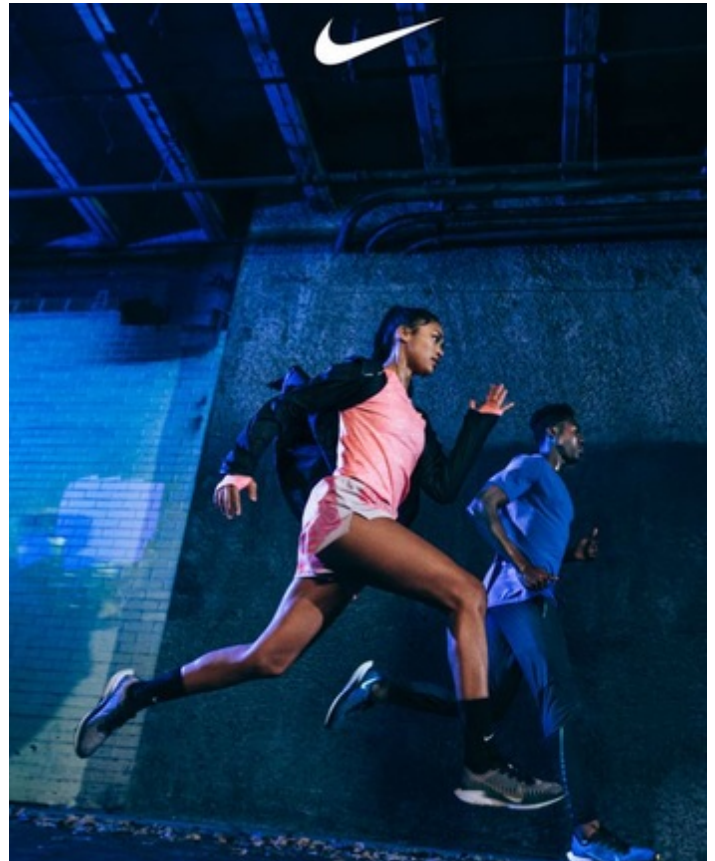

HEIGHT 5' 6" DRESS SIZE 4 BUST 32 B WAIST 26.5" HIPS 35.5" HAIR BROWN
EYES DARK BROWN SHOES 7.5 LOCATION LOCAL

HEIGHT 5' 6" DRESS SIZE 4 BUST 32 B WAIST 26.5" HIPS 35.5" HAIR BROWN
EYES DARK BROWN SHOES 7.5 LOCATION LOCAL

Essentials for Your Workout

HEIGHT 5' 6" DRESS SIZE 4 BUST 32 B WAIST 26.5" HIPS 35.5" HAIR BROWN
EYES DARK BROWN SHOES 7.5 LOCATION LOCAL