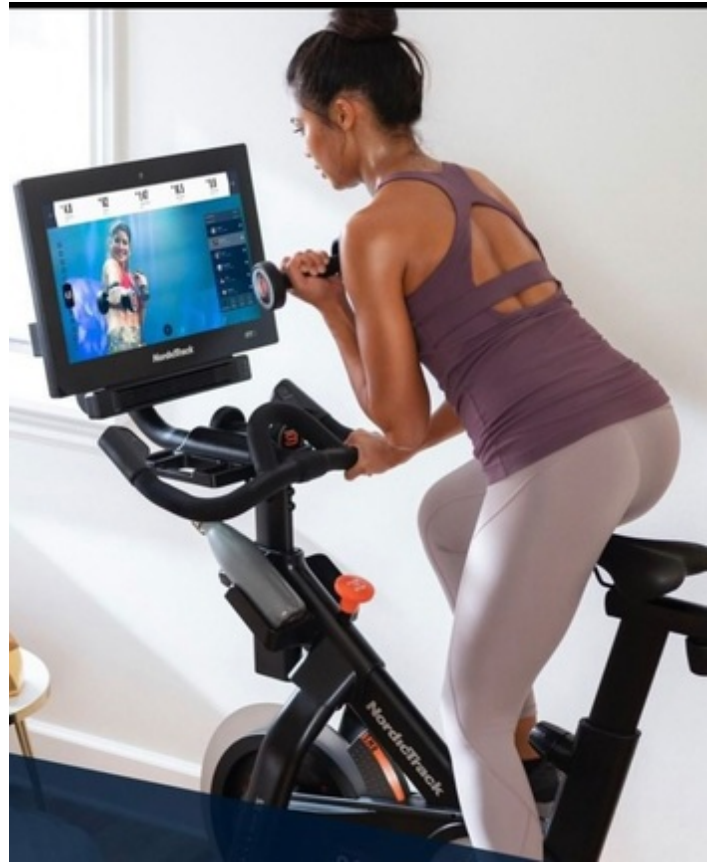

HEIGHT 5' 6" DRESS SIZE 4 BUST 32 B WAIST 26.5" HIPS 35.5" HAIR BROWN
EYES DARK BROWN SHOES 7.5 LOCATION LOCAL

HEIGHT 5' 6" DRESS SIZE 4 BUST 32 B WAIST 26.5" HIPS 35.5" HAIR BROWN
EYES DARK BROWN SHOES 7.5 LOCATION LOCAL

Essentials for Your Workout

HEIGHT 5' 6" DRESS SIZE 4 BUST 32 B WAIST 26.5" HIPS 35.5" HAIR BROWN
EYES DARK BROWN SHOES 7.5 LOCATION LOCAL