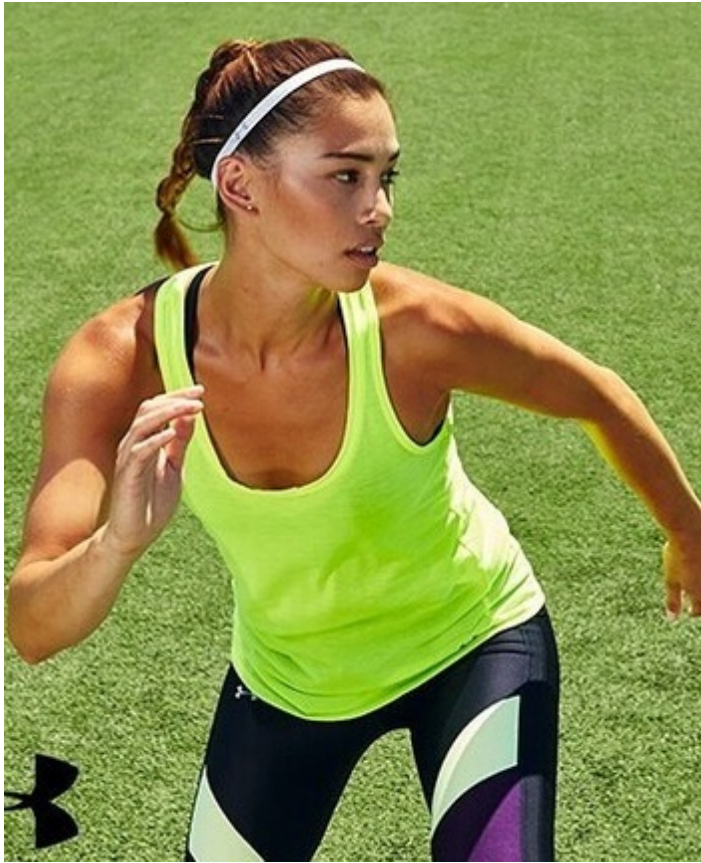

HEIGHT 5' 8" DRESS SIZE 4-6 BUST 32 B WAIST 26.5" HIPS 37" HAIR BROWN  
EYES BROWN SHOES 9 LOCATION LOCAL

HEIGHT 5' 8" DRESS SIZE 4-6 BUST 32 B WAIST 26.5" HIPS 37" HAIR BROWN  
EYES BROWN SHOES 9 LOCATION LOCAL

HEIGHT 5' 8" DRESS SIZE 4-6 BUST 32 B WAIST 26.5" HIPS 37" HAIR BROWN  
EYES BROWN SHOES 9 LOCATION LOCAL