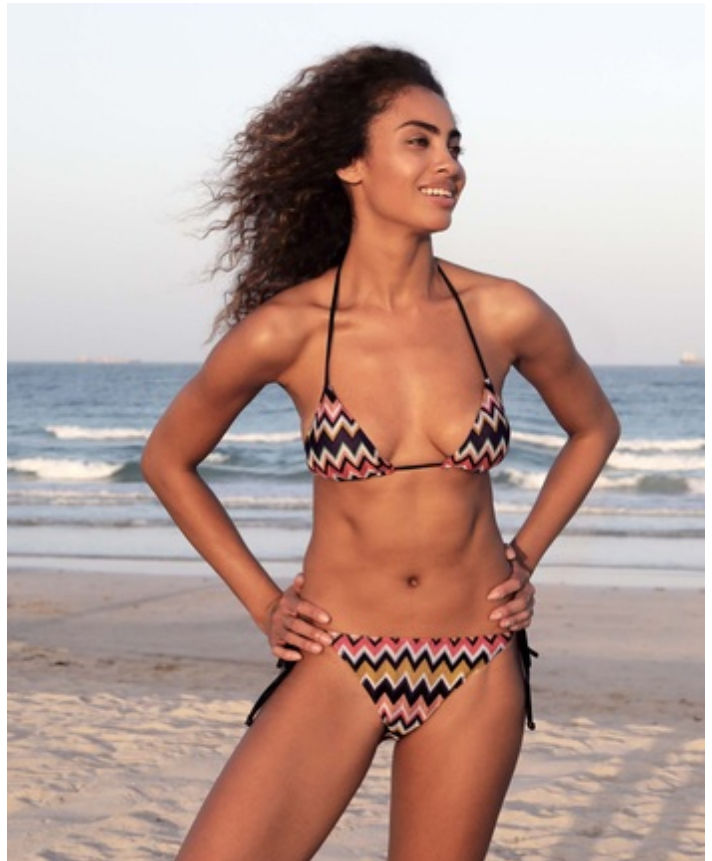

HEIGHT 5' 9" DRESS SIZE 2-4 BUST 32 B WAIST 25" HIPS 34" HAIR BROWN
EYES HAZEL SHOES 8.5 LOCATION EAST COAST

HEIGHT 5' 9" DRESS SIZE 2-4 BUST 32 B WAIST 25" HIPS 34" HAIR BROWN
EYES HAZEL SHOES 8.5 LOCATION EAST COAST

HEIGHT 5' 9" DRESS SIZE 2-4 BUST 32 B WAIST 25" HIPS 34" HAIR BROWN
EYES HAZEL SHOES 8.5 LOCATION EAST COAST