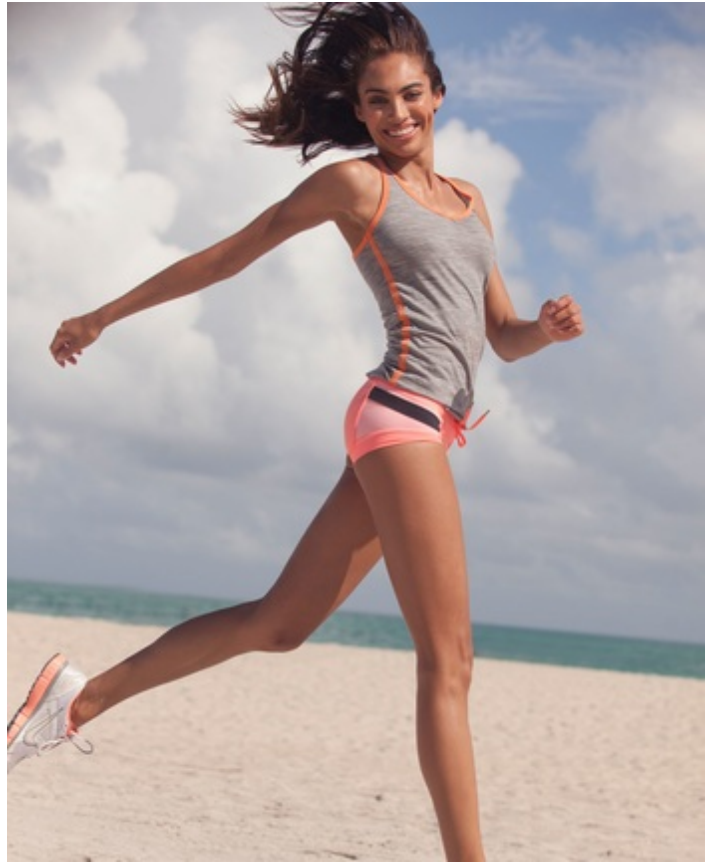

HEIGHT 5' 9" DRESS SIZE 2-4 BUST 32 B WAIST 25" HIPS 34" HAIR BROWN
EYES HAZEL SHOES 8.5 LOCATION EAST COAST

HEIGHT 5' 9" DRESS SIZE 2-4 BUST 32 B WAIST 25" HIPS 34" HAIR BROWN
EYES HAZEL SHOES 8.5 LOCATION EAST COAST

HEIGHT 5' 9" DRESS SIZE 2-4 BUST 32 B WAIST 25" HIPS 34" HAIR BROWN
EYES HAZEL SHOES 8.5 LOCATION EAST COAST