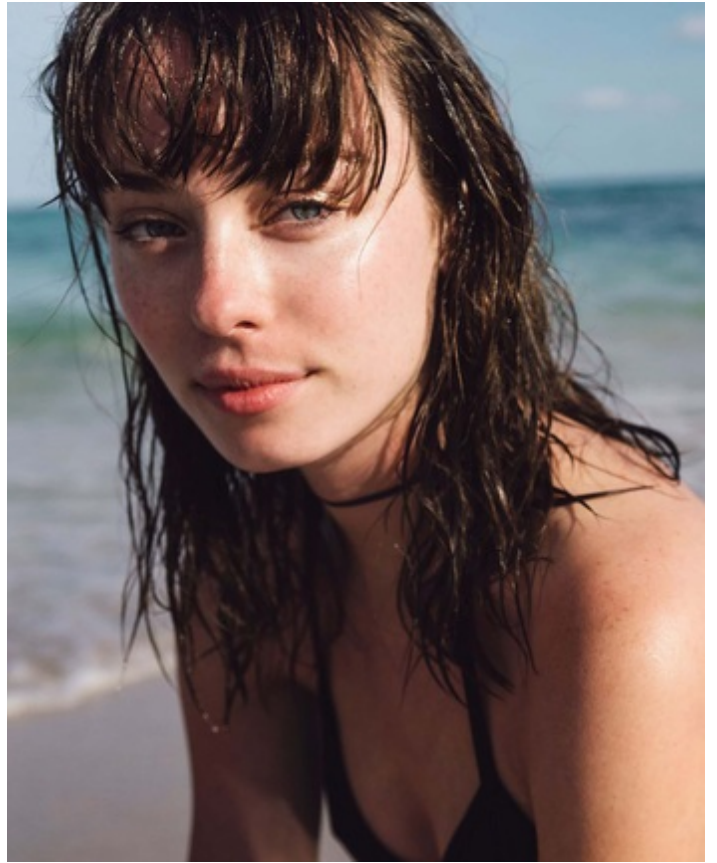

HEIGHT 5' 8.5" DRESS SIZE 2 BUST 32 B WAIST 25" HIPS 35" HAIR AUBURN  
EYES BLUE SHOES 8 LOCATION EAST COAST

HEIGHT 5' 8.5" DRESS SIZE 2 BUST 32 B WAIST 25" HIPS 35" HAIR AUBURN  
EYES BLUE SHOES 8 LOCATION EAST COAST

HEIGHT 5' 8.5" DRESS SIZE 2 BUST 32 B WAIST 25" HIPS 35" HAIR AUBURN  
EYES BLUE SHOES 8 LOCATION EAST COAST