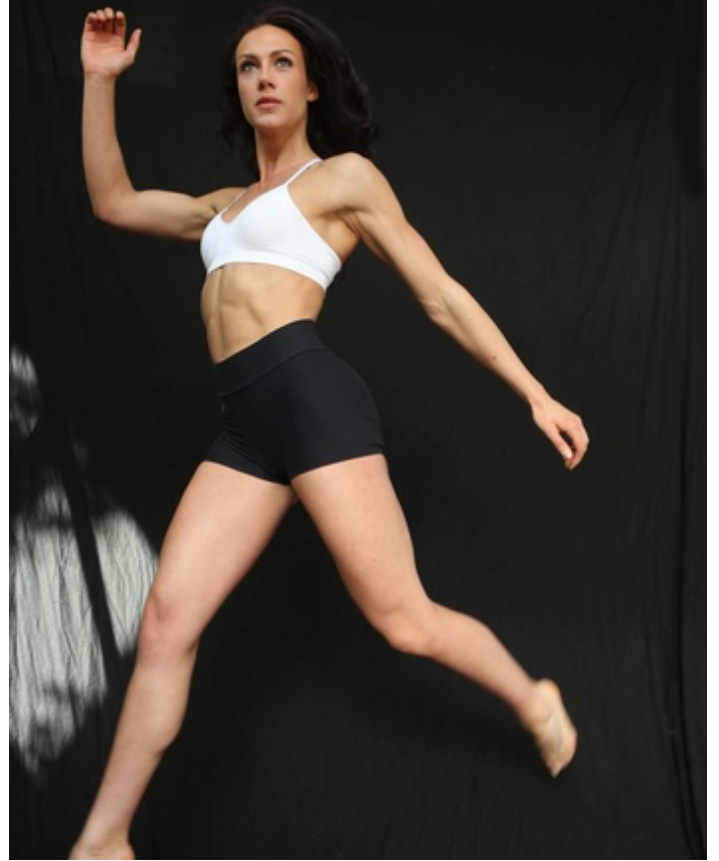

HEIGHT 5' 10.5" DRESS SIZE 6 BUST 34 B/C WAIST 26" HIPS 36.5" HAIR DARK BROWN
EYES BLUE SHOES 10 LOCATION LOCAL

HEIGHT 5' 10.5" DRESS SIZE 6 BUST 34 B/C WAIST 26" HIPS 36.5" HAIR DARK BROWN
EYES BLUE SHOES 10 LOCATION LOCAL

HEIGHT 5' 10.5" DRESS SIZE 6 BUST 34 B/C WAIST 26" HIPS 36.5" HAIR DARK BROWN
EYES BLUE SHOES 10 LOCATION LOCAL