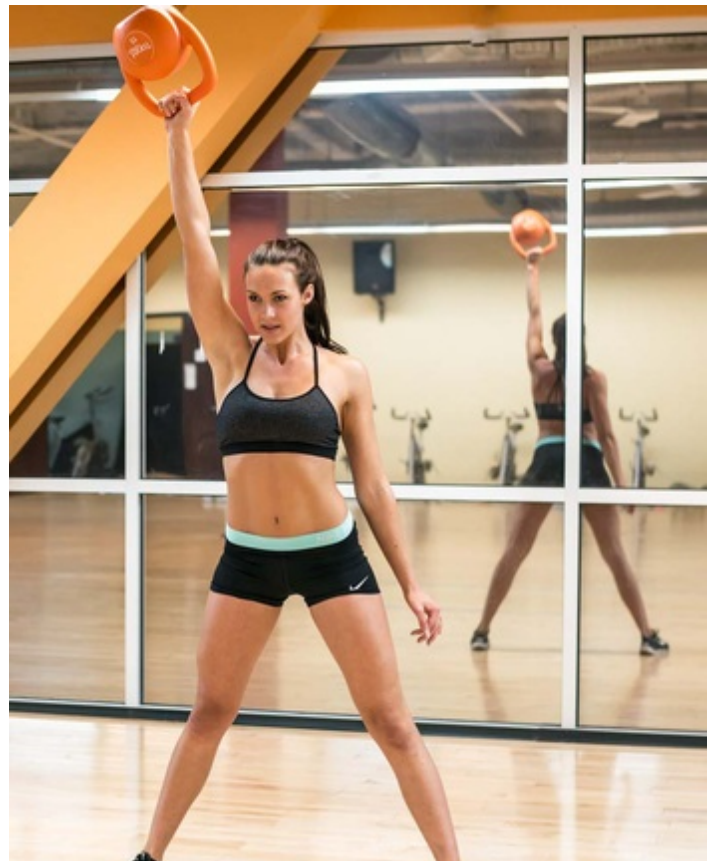

HEIGHT 5' 10.5" DRESS SIZE 6 BUST 34 B/C WAIST 26" HIPS 36.5" HAIR DARK BROWN
EYES BLUE SHOES 10 LOCATION LOCAL

HEIGHT 5' 10.5" DRESS SIZE 6 BUST 34 B/C WAIST 26" HIPS 36.5" HAIR DARK BROWN
EYES BLUE SHOES 10 LOCATION LOCAL

HEIGHT 5' 10.5" DRESS SIZE 6 BUST 34 B/C WAIST 26" HIPS 36.5" HAIR DARK BROWN
EYES BLUE SHOES 10 LOCATION LOCAL