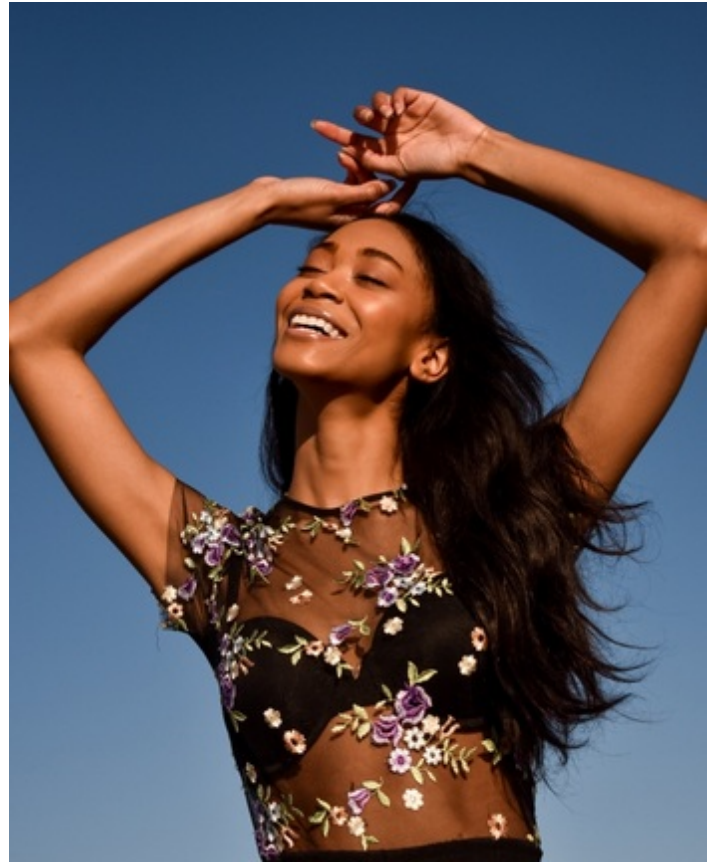

HEIGHT 5' 7" DRESS SIZE 0-2 BUST 32 C WAIST 24" HIPS 34" HAIR BLACK
EYES BROWN SHOES 7.5 LOCATION LOCAL

HEIGHT 5' 7" DRESS SIZE 0-2 BUST 32 C WAIST 24" HIPS 34" HAIR BLACK
EYES BROWN SHOES 7.5 LOCATION LOCAL