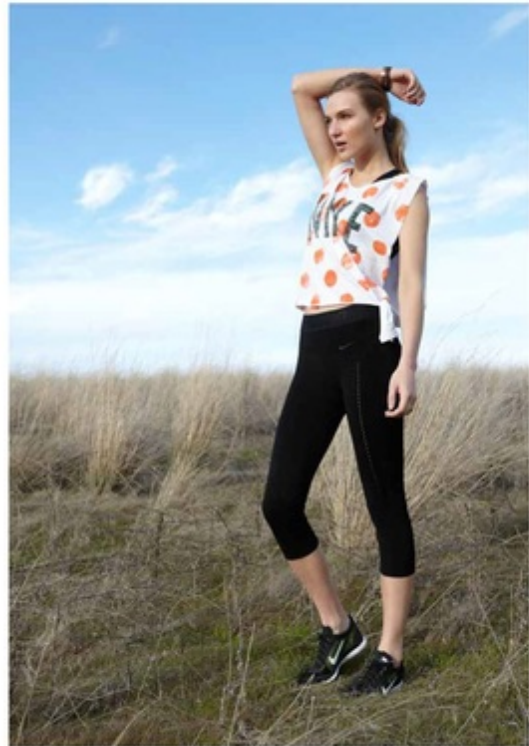

HEIGHT 5' 10" DRESS SIZE 4 BUST 32 C WAIST 25.5" HIPS 36" HAIR BLONDE  
EYES BLUE-GREEN SHOES 8.5 LOCATION LOCAL

TRAIN

SMART

FREE TR CONNECT

SPHERE

IF YOU DO WHAT YOU ALWAYS DO YOU WILL GET WHAT YOU ALWAYS GOT.

HEIGHT 5' 10" DRESS SIZE 4 BUST 32 C WAIST 25.5" HIPS 36" HAIR BLONDE  
EYES BLUE-GREEN SHOES 8.5 LOCATION LOCAL

HEIGHT 5' 10" DRESS SIZE 4 BUST 32 C WAIST 25.5" HIPS 36" HAIR BLONDE  
EYES BLUE-GREEN SHOES 8.5 LOCATION LOCAL

HEIGHT 5' 10" DRESS SIZE 4 BUST 32 C WAIST 25.5" HIPS 36" HAIR BLONDE  
EYES BLUE-GREEN SHOES 8.5 LOCATION LOCAL

at Piece print  
suaat, Götter.  
ano sheets, J Crew.