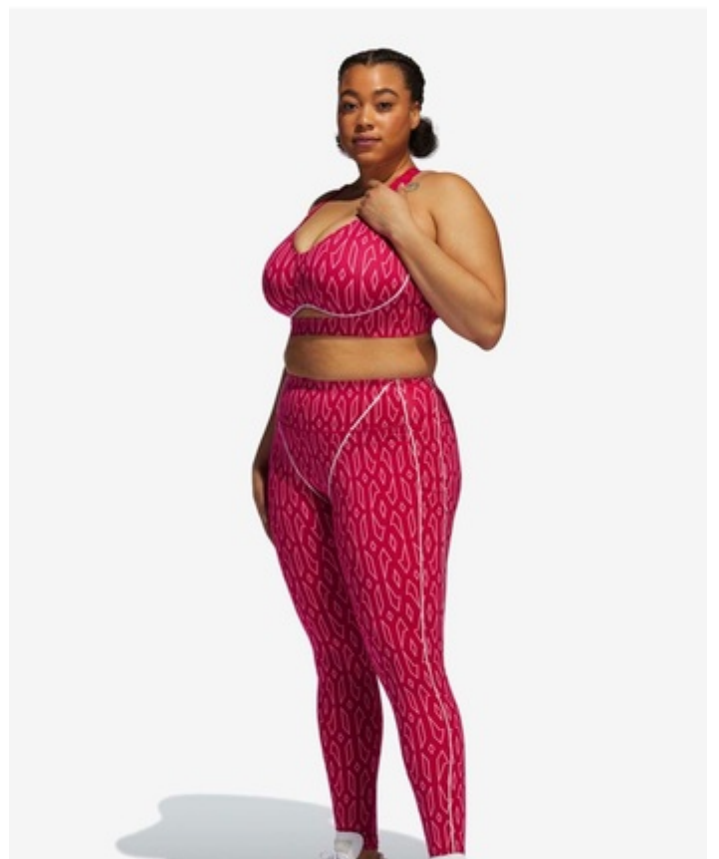

HEIGHT 5' 8" DRESS SIZE 16 BUST 38 D WAIST 36" HIPS 45.5" HAIR BROWN
EYES BROWN SHOES 9 LOCATION LOCAL

WILDFANG

NEW ▾ **SHOP** ▾

HEIGHT 5' 8" DRESS SIZE 16 BUST 38 D WAIST 36" HIPS 45.5" HAIR BROWN
EYES BROWN SHOES 9 LOCATION LOCAL

CONFÊTE

HEIGHT 5' 8" DRESS SIZE 16 BUST 38 D WAIST 36" HIPS 45.5" HAIR BROWN
EYES BROWN SHOES 9 LOCATION LOCAL

JORDAN WOMEN

[New Releases](#)

[Jordan Sport](#)

[Social and Con](#)

HEIGHT 5' 8" DRESS SIZE 16 BUST 38 D WAIST 36" HIPS 45.5" HAIR BROWN
EYES BROWN SHOES 9 LOCATION LOCAL