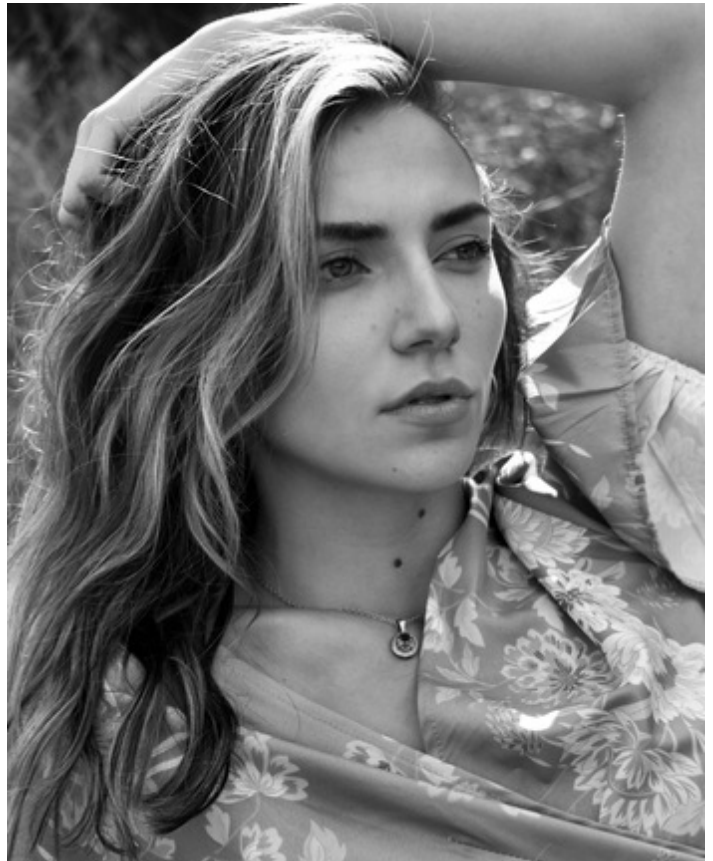

HEIGHT 5' 6" DRESS SIZE 2-4 BUST 32 B WAIST 25" HIPS 36" HAIR BROWN  
EYES HAZEL SHOES 6 LOCATION WEST COAST

HEIGHT 5' 6" DRESS SIZE 2-4 BUST 32 B WAIST 25" HIPS 36" HAIR BROWN  
EYES HAZEL SHOES 6 LOCATION WEST COAST