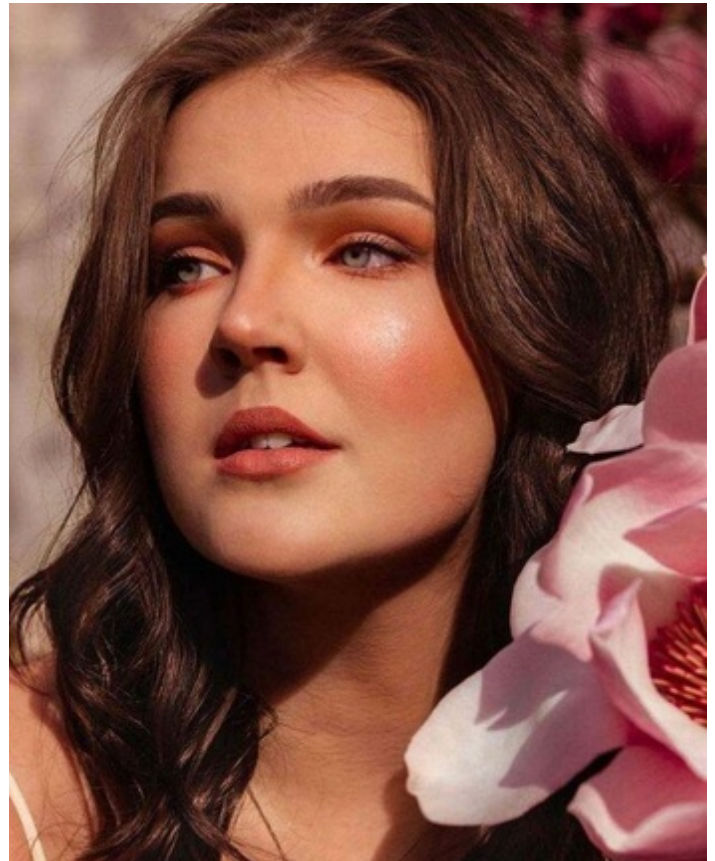

HEIGHT 5' 8.5" DRESS SIZE 16 BUST 40 D WAIST 37" HIPS 45" HAIR BROWN
EYES BLUE SHOES 9 LOCATION LOCAL

HEIGHT 5' 8.5" DRESS SIZE 16 BUST 40 D WAIST 37" HIPS 45" HAIR BROWN
EYES BLUE SHOES 9 LOCATION LOCAL

HEIGHT 5' 8.5" DRESS SIZE 16 BUST 40 D WAIST 37" HIPS 45" HAIR BROWN
EYES BLUE SHOES 9 LOCATION LOCAL