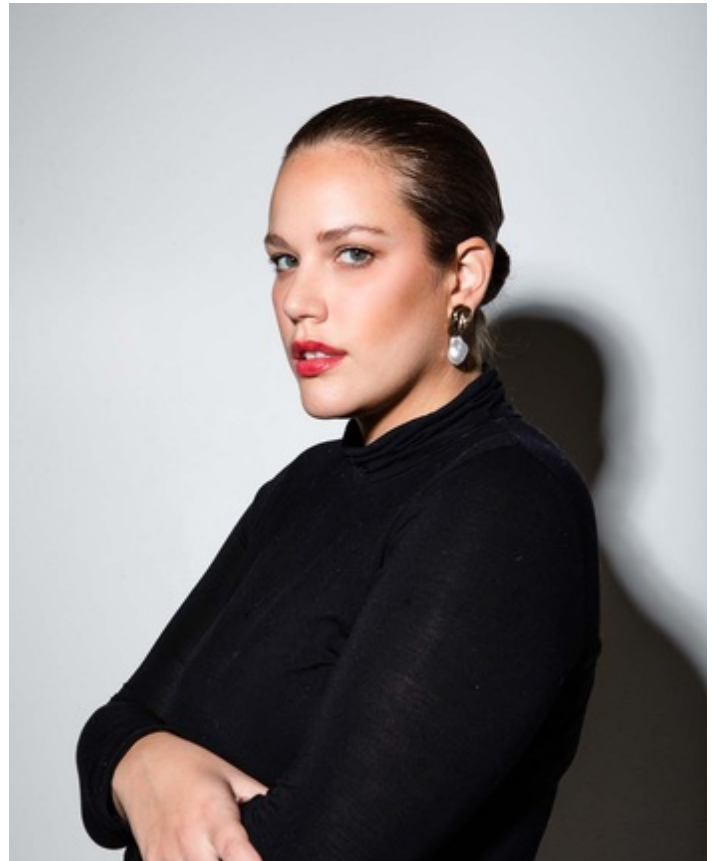

HEIGHT 5' 10" DRESS SIZE 14-16 BUST 36 DD WAIST 35" HIPS 46" HAIR BROWN
EYES BLUE-GREEN SHOES 9 LOCATION WEST COAST

HEIGHT 5' 10" DRESS SIZE 14-16 BUST 36 DD WAIST 35" HIPS 46" HAIR BROWN
EYES BLUE-GREEN SHOES 9 LOCATION WEST COAST