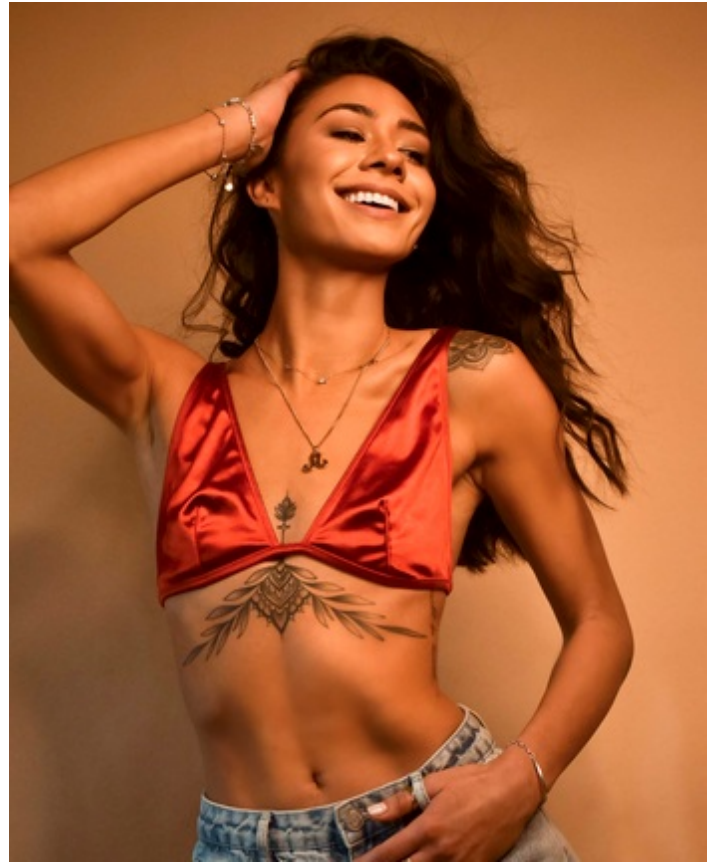

HEIGHT 5' 8.5" DRESS SIZE 2 BUST 32 A WAIST 25" HIPS 35" HAIR BROWN
EYES BROWN SHOES 8.5 LOCATION LOCAL

HEIGHT 5' 8.5" DRESS SIZE 2 BUST 32 A WAIST 25" HIPS 35" HAIR BROWN
EYES BROWN SHOES 8.5 LOCATION LOCAL