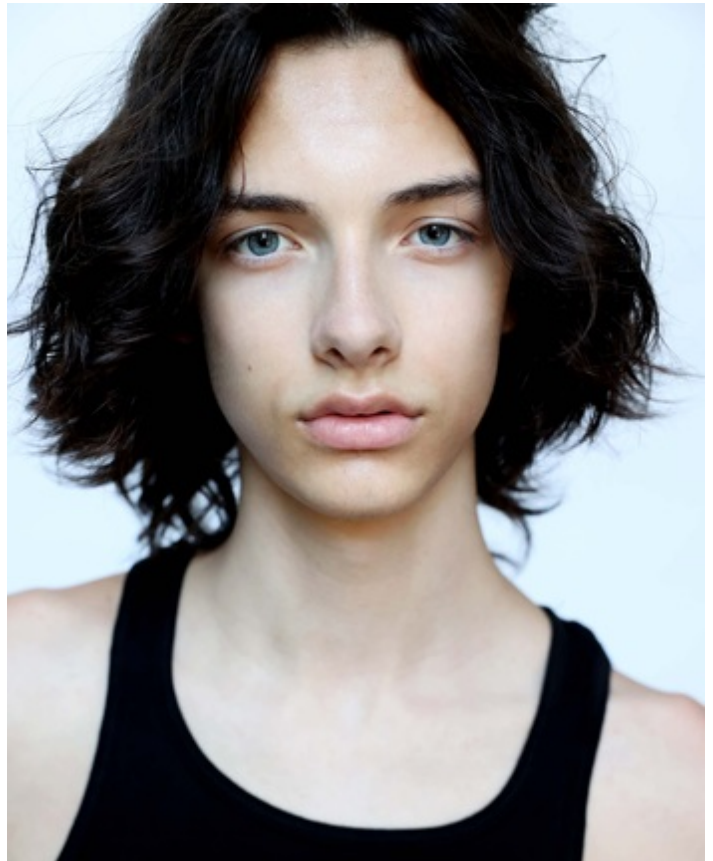

HEIGHT 6' 1" SUIT 36 L SHIRT 14X36 WAIST 28" INSEAM 34" HAIR BROWN EYES BLUE  
SHOES 13 LOCATION LOCAL

HEIGHT 6' 1" SUIT 36 L SHIRT 14X36 WAIST 28" INSEAM 34" HAIR BROWN EYES BLUE  
SHOES 13 LOCATION LOCAL

HEIGHT 6' 1" SUIT 36 L SHIRT 14X36 WAIST 28" INSEAM 34" HAIR BROWN EYES BLUE  
SHOES 13 LOCATION LOCAL