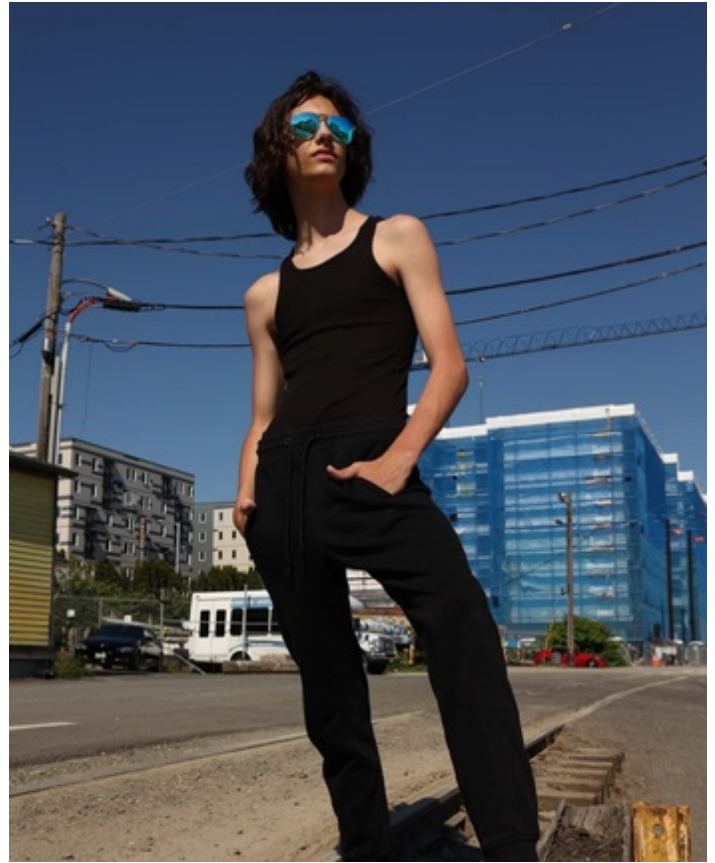

HEIGHT 6' 1" SUIT 36 L SHIRT 14X36 WAIST 28" INSEAM 34" HAIR BROWN EYES BLUE  
SHOES 13 LOCATION LOCAL

HEIGHT 6' 1" SUIT 36 L SHIRT 14X36 WAIST 28" INSEAM 34" HAIR BROWN EYES BLUE  
SHOES 13 LOCATION LOCAL

HEIGHT 6' 1" SUIT 36 L SHIRT 14X36 WAIST 28" INSEAM 34" HAIR BROWN EYES BLUE  
SHOES 13 LOCATION LOCAL