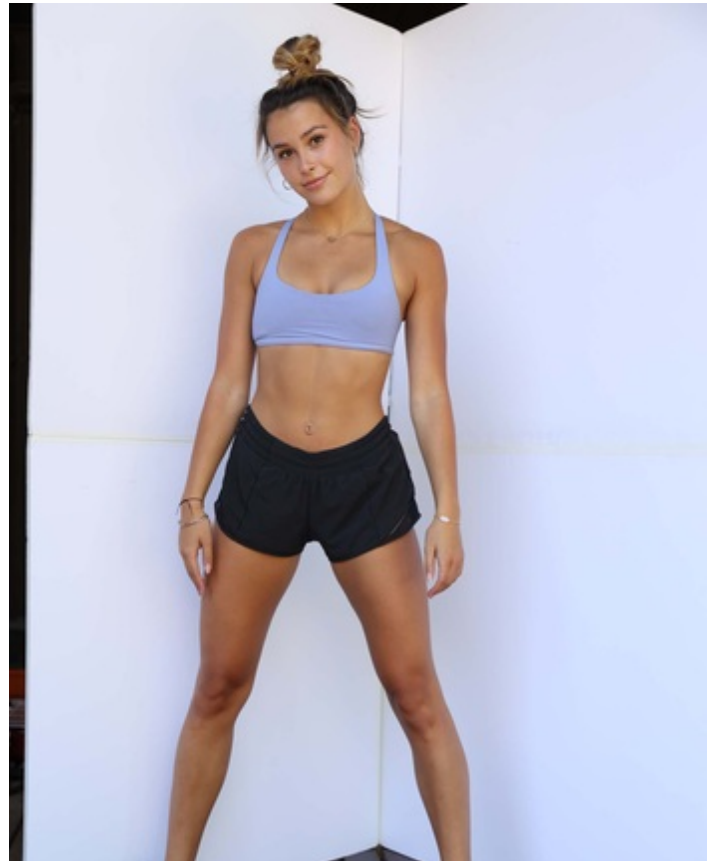

HEIGHT 5' 7" DRESS SIZE 4 BUST 32 B WAIST 25" HIPS 36.5" HAIR LT. BROWN  
EYES BROWN SHOES 8.5 LOCATION LOCAL

HEIGHT 5' 7" DRESS SIZE 4 BUST 32 B WAIST 25" HIPS 36.5" HAIR LT. BROWN  
EYES BROWN SHOES 8.5 LOCATION LOCAL

HEIGHT 5' 7" DRESS SIZE 4 BUST 32 B WAIST 25" HIPS 36.5" HAIR LT. BROWN  
EYES BROWN SHOES 8.5 LOCATION LOCAL