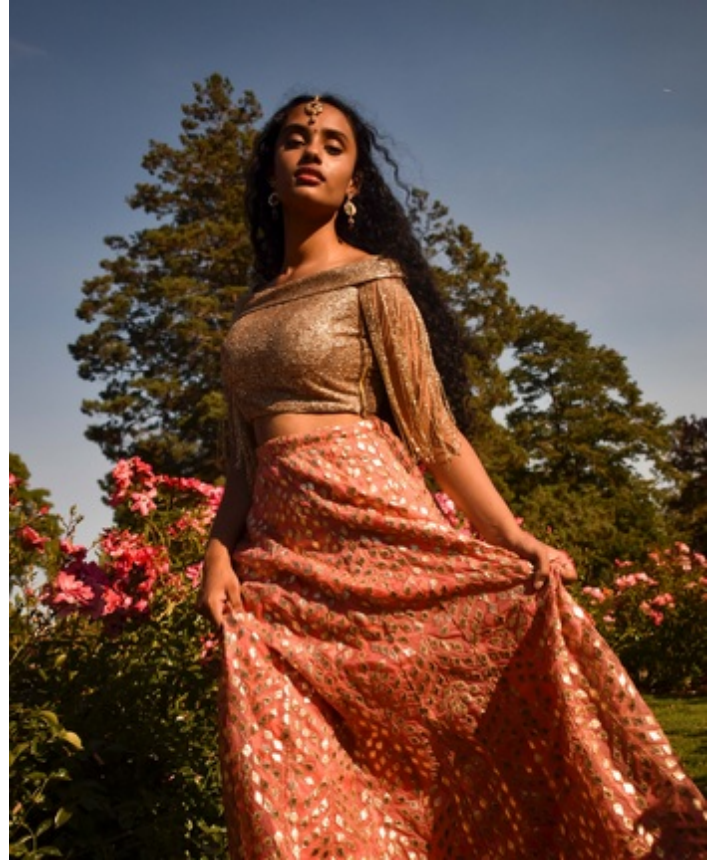

HEIGHT 5' 5.5" DRESS SIZE 8-10 BUST 34 WAIST 27" HIPS 40" HAIR BLACK
EYES BROWN SHOES 9.5 LOCATION LOCAL

HEIGHT 5' 5.5" DRESS SIZE 8-10 BUST 34 WAIST 27" HIPS 40" HAIR BLACK
EYES BROWN SHOES 9.5 LOCATION LOCAL

HEIGHT 5' 5.5" DRESS SIZE 8-10 BUST 34 WAIST 27" HIPS 40" HAIR BLACK
EYES BROWN SHOES 9.5 LOCATION LOCAL