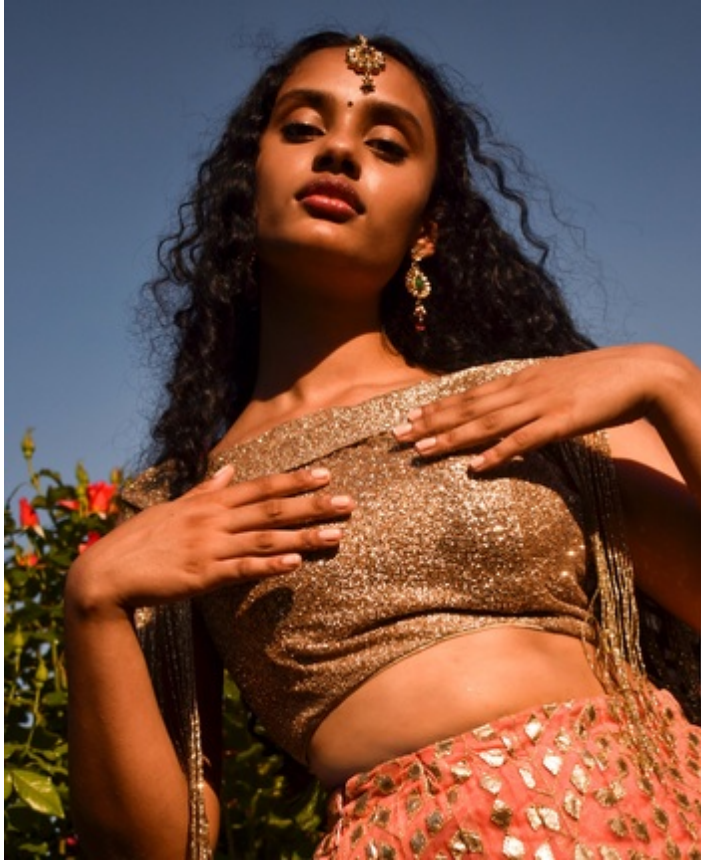

HEIGHT 5' 5.5" DRESS SIZE 8-10 BUST 34 WAIST 27" HIPS 40" HAIR BLACK
EYES BROWN SHOES 9.5 LOCATION LOCAL

HEIGHT 5' 5.5" DRESS SIZE 8-10 BUST 34 WAIST 27" HIPS 40" HAIR BLACK
EYES BROWN SHOES 9.5 LOCATION LOCAL

HEIGHT 5' 5.5" DRESS SIZE 8-10 BUST 34 WAIST 27" HIPS 40" HAIR BLACK
EYES BROWN SHOES 9.5 LOCATION LOCAL