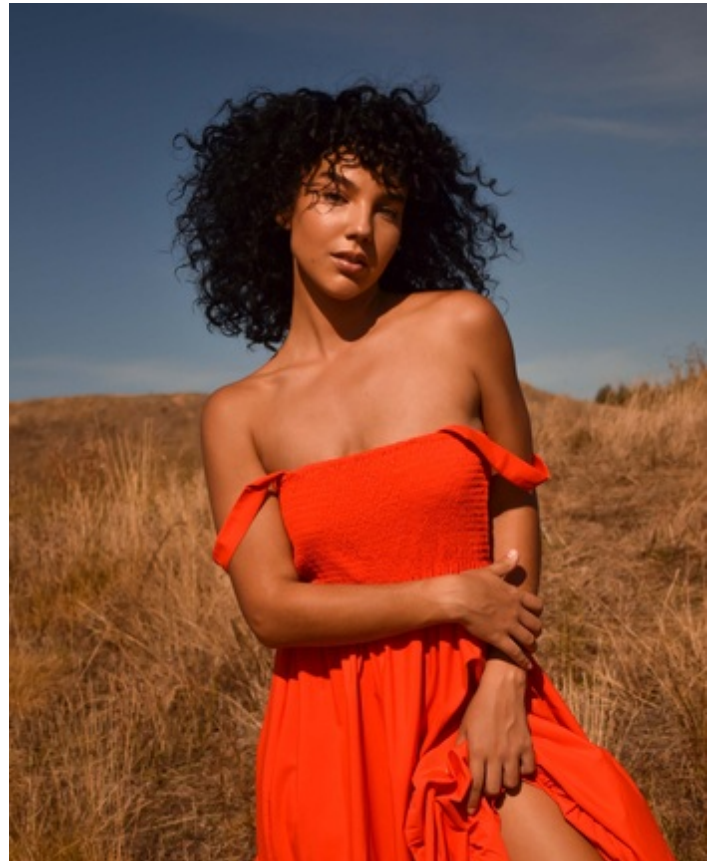

HEIGHT 5' 5.5" DRESS SIZE 2-4 BUST 32 B WAIST 24.5" HIPS 35.5" HAIR BLACK
EYES GREEN SHOES 6 LOCATION WEST COAST

HEIGHT 5' 5.5" DRESS SIZE 2-4 BUST 32 B WAIST 24.5" HIPS 35.5" HAIR BLACK
EYES GREEN SHOES 6 LOCATION WEST COAST

HEIGHT 5' 5.5" DRESS SIZE 2-4 BUST 32 B WAIST 24.5" HIPS 35.5" HAIR BLACK
EYES GREEN SHOES 6 LOCATION WEST COAST