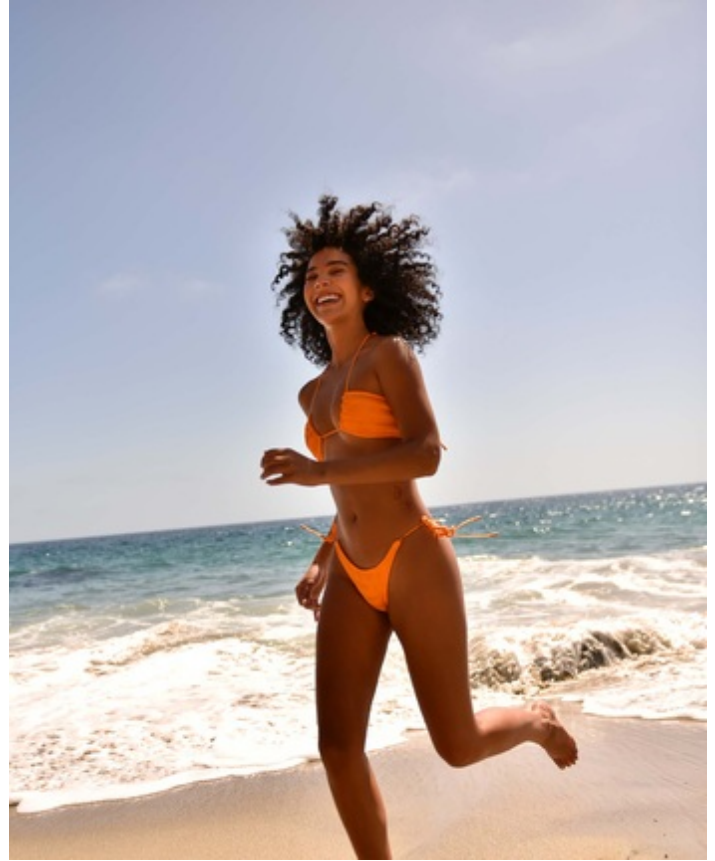

HEIGHT 5' 5.5" DRESS SIZE 2-4 BUST 32 B WAIST 24.5" HIPS 35.5" HAIR BLACK
EYES GREEN SHOES 6 LOCATION WEST COAST

HEIGHT 5' 5.5" DRESS SIZE 2-4 BUST 32 B WAIST 24.5" HIPS 35.5" HAIR BLACK
EYES GREEN SHOES 6 LOCATION WEST COAST

HEIGHT 5' 5.5" DRESS SIZE 2-4 BUST 32 B WAIST 24.5" HIPS 35.5" HAIR BLACK
EYES GREEN SHOES 6 LOCATION WEST COAST