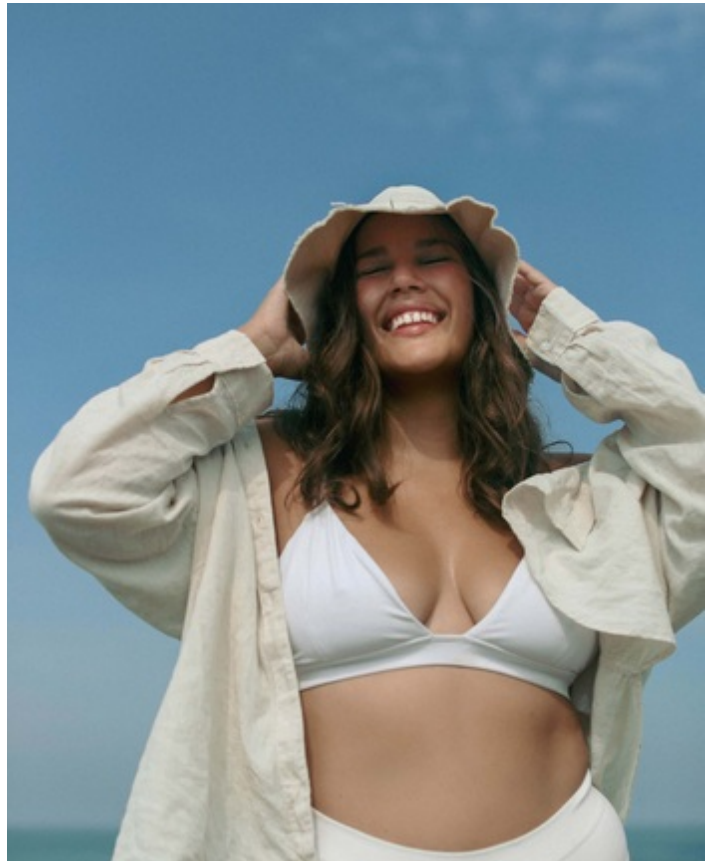

HEIGHT 5' 10" DRESS SIZE 14-16 BUST 36 DD WAIST 35" HIPS 46" HAIR BROWN
EYES BLUE-GREEN SHOES 9 LOCATION WEST COAST

HEIGHT 5' 10" DRESS SIZE 14-16 BUST 36 DD WAIST 35" HIPS 46" HAIR BROWN
EYES BLUE-GREEN SHOES 9 LOCATION WEST COAST

HEIGHT 5' 10" DRESS SIZE 14-16 BUST 36 DD WAIST 35" HIPS 46" HAIR BROWN
EYES BLUE-GREEN SHOES 9 LOCATION WEST COAST