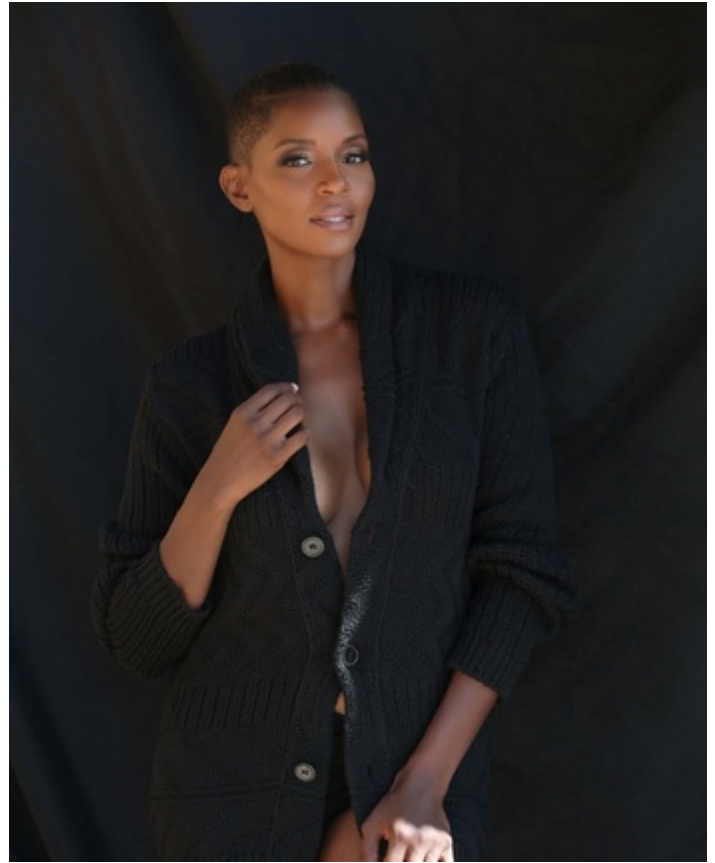

HEIGHT 5' 9.5" DRESS SIZE 6-8 BUST 34 C WAIST 28.5" HIPS 38" HAIR BLACK  
EYES DARK BROWN SHOES 9 LOCATION WEST COAST

HEIGHT 5' 9.5" DRESS SIZE 6-8 BUST 34 C WAIST 28.5" HIPS 38" HAIR BLACK  
EYES DARK BROWN SHOES 9 LOCATION WEST COAST