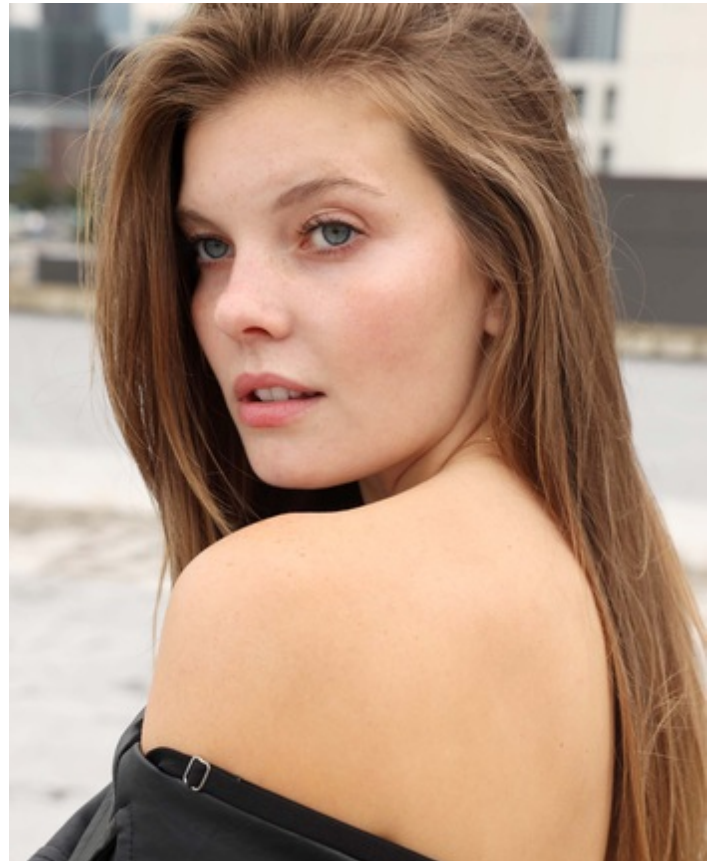

HEIGHT 5' 7" DRESS SIZE 0-2 BUST 32 C WAIST 25.5" HIPS 36" HAIR BLONDE  
EYES BLUE SHOES 8 LOCATION LOCAL

HEIGHT 5' 7" DRESS SIZE 0-2 BUST 32 C WAIST 25.5" HIPS 36" HAIR BLONDE  
EYES BLUE SHOES 8 LOCATION LOCAL

**Cece Paige**

HEIGHT 5' 7" DRESS SIZE 0-2 BUST 32 C WAIST 25.5" HIPS 36" HAIR BLONDE  
EYES BLUE SHOES 8 LOCATION LOCAL