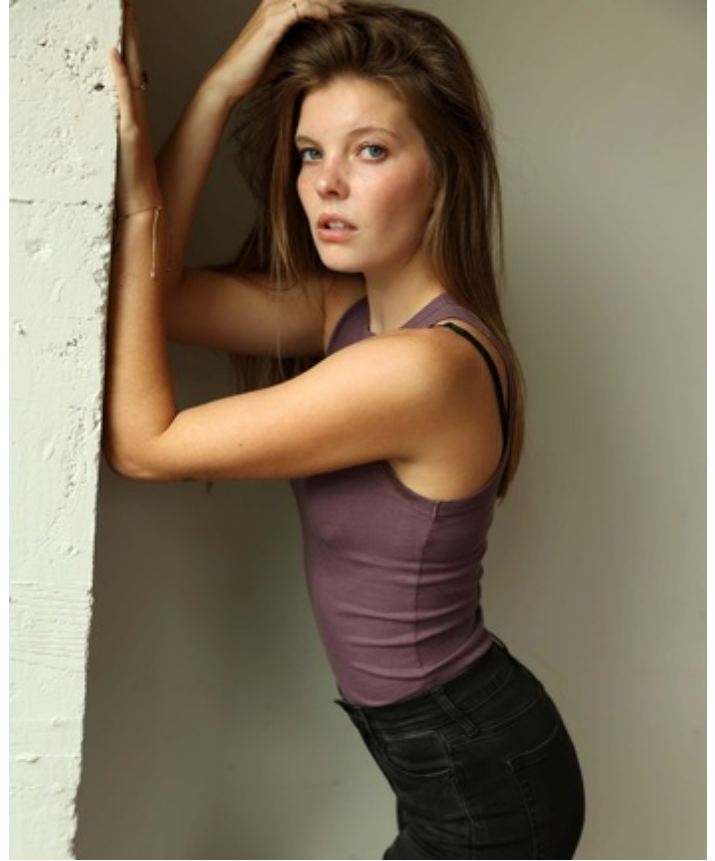

HEIGHT 5' 7" DRESS SIZE 0-2 BUST 32 C WAIST 25.5" HIPS 36" HAIR BLONDE  
EYES BLUE SHOES 8 LOCATION LOCAL

HEIGHT 5' 7" DRESS SIZE 0-2 BUST 32 C WAIST 25.5" HIPS 36" HAIR BLONDE  
EYES BLUE SHOES 8 LOCATION LOCAL

**Cece Paige**

HEIGHT 5' 7" DRESS SIZE 0-2 BUST 32 C WAIST 25.5" HIPS 36" HAIR BLONDE  
EYES BLUE SHOES 8 LOCATION LOCAL