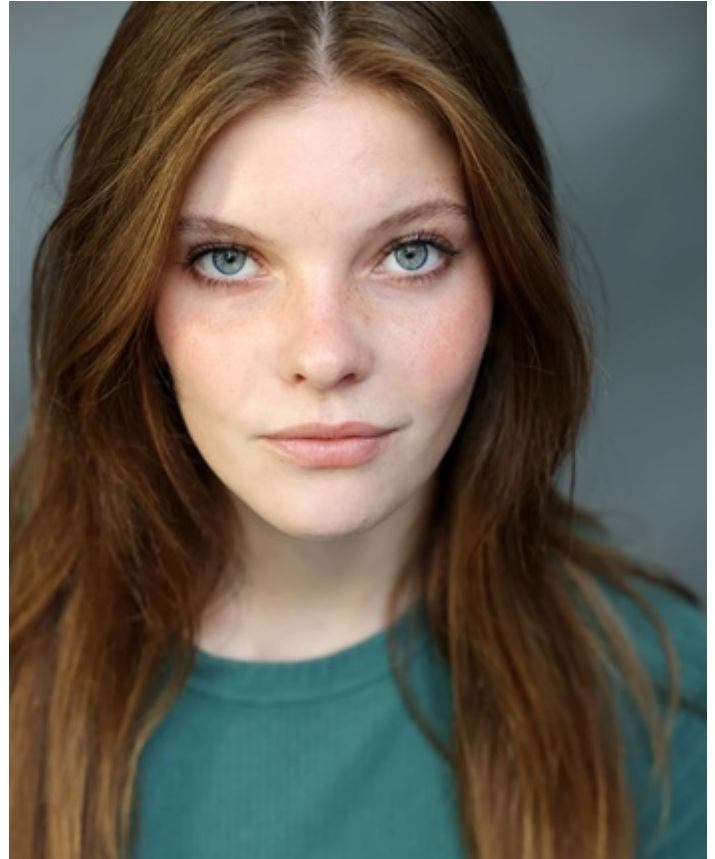

HEIGHT 5' 7" DRESS SIZE 0-2 BUST 32 C WAIST 25.5" HIPS 36" HAIR BLONDE  
EYES BLUE SHOES 8 LOCATION LOCAL

HEIGHT 5' 7" DRESS SIZE 0-2 BUST 32 C WAIST 25.5" HIPS 36" HAIR BLONDE  
EYES BLUE SHOES 8 LOCATION LOCAL

**Cece Paige**

HEIGHT 5' 7" DRESS SIZE 0-2 BUST 32 C WAIST 25.5" HIPS 36" HAIR BLONDE  
EYES BLUE SHOES 8 LOCATION LOCAL