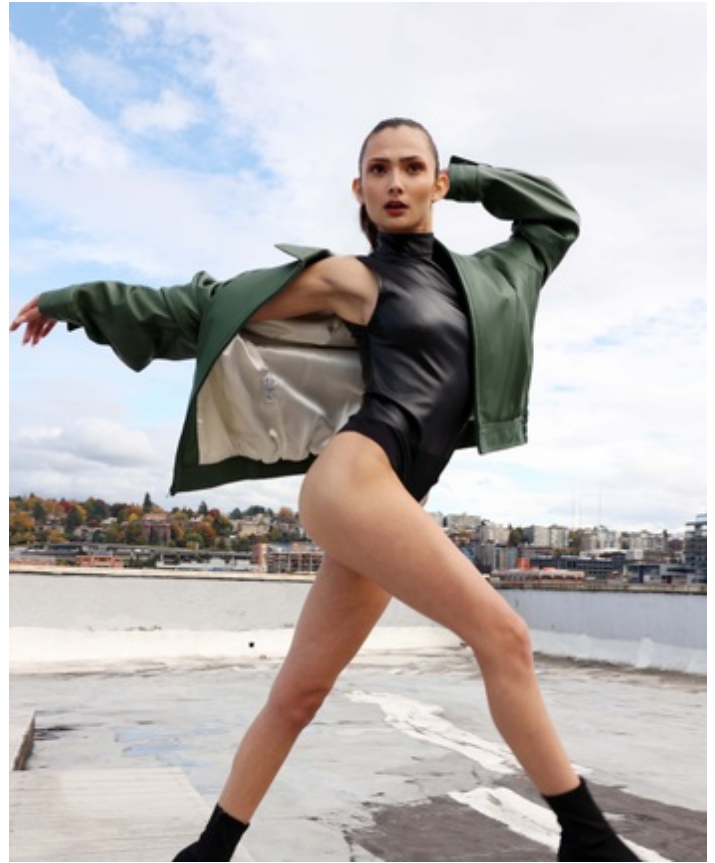

HEIGHT 5' 6" DRESS SIZE 0-2 BUST 32 C WAIST 25" HIPS 34" HAIR BROWN
EYES BROWN SHOES 8.5 LOCATION LOCAL