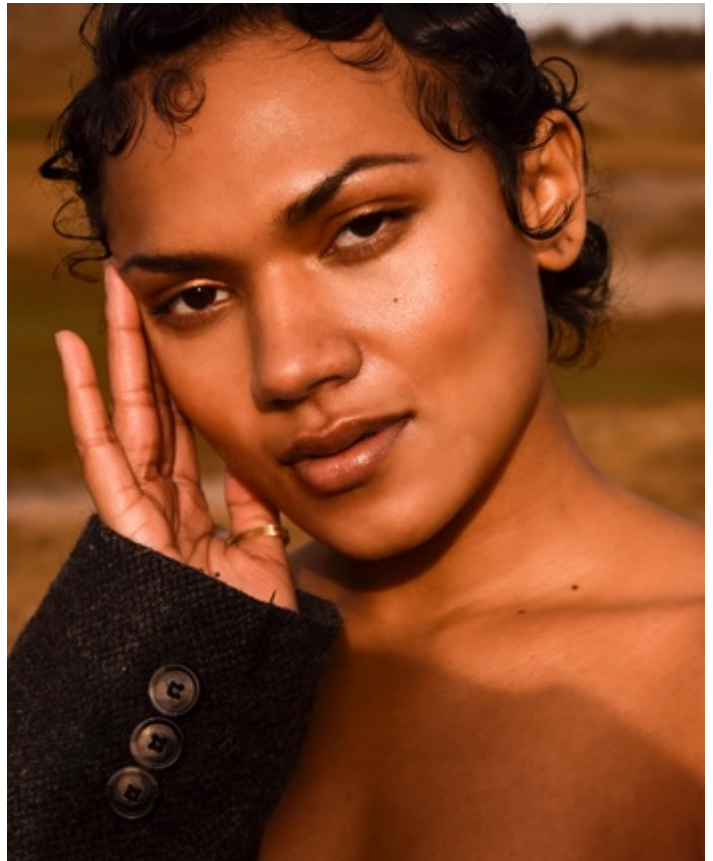

HEIGHT 5' 7.5" DRESS SIZE 8 BUST 34 A WAIST 28" HIPS 39" HAIR DARK BROWN
EYES DARK BROWN SHOES 10.5 LOCATION LOCAL PRONOUNS SHE/HER

HEIGHT 5' 7.5" DRESS SIZE 8 BUST 34 A WAIST 28" HIPS 39" HAIR DARK BROWN
EYES DARK BROWN SHOES 10.5 LOCATION LOCAL PRONOUNS SHE/HER

HEIGHT 5' 7.5" DRESS SIZE 8 BUST 34 A WAIST 28" HIPS 39" HAIR DARK BROWN
EYES DARK BROWN SHOES 10.5 LOCATION LOCAL PRONOUNS SHE/HER