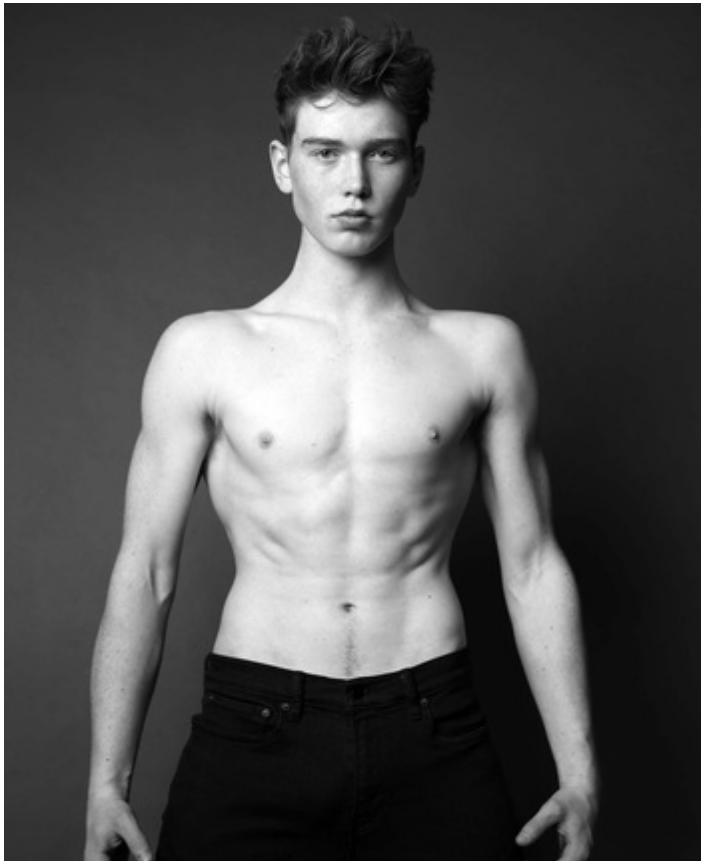

HEIGHT 6' 2.5" SUIT 38 L SHIRT 15.5X36 WAIST 32" INSEAM 34" HAIR BLONDE RED  
EYES BLUE SHOES 12.5 LOCATION LOCAL PRONOUNS HE/HIM

HEIGHT 6' 2.5" SUIT 38 L SHIRT 15.5X36 WAIST 32" INSEAM 34" HAIR BLONDE RED  
EYES BLUE SHOES 12.5 LOCATION LOCAL PRONOUNS HE/HIM