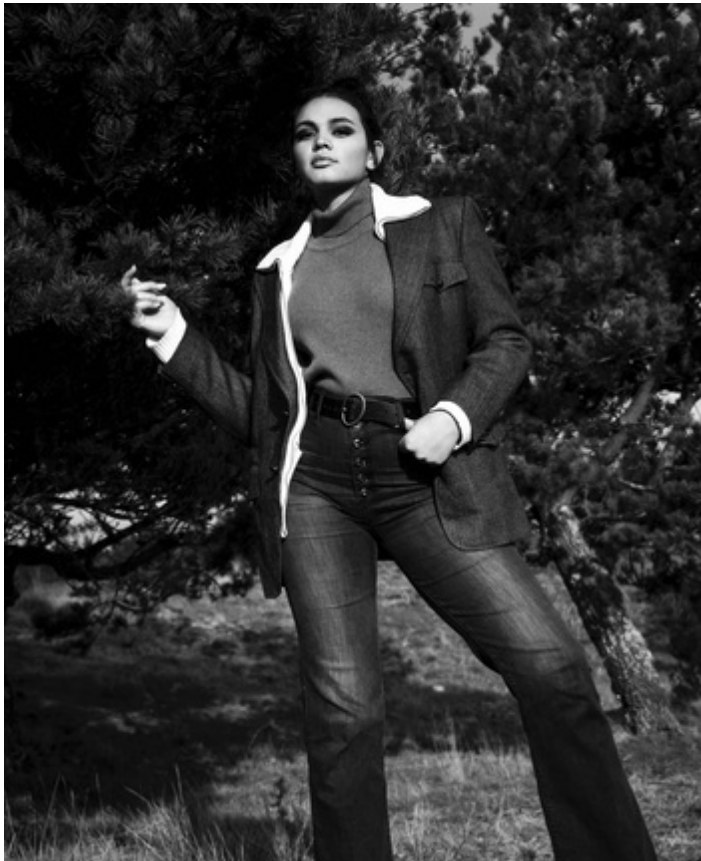

HEIGHT 5' 10" DRESS SIZE 12-14 BUST 34 D WAIST 33" HIPS 43.5" HAIR BROWN
EYES BROWN SHOES 11 LOCATION LOCAL PRONOUNS SHE/HER

HEIGHT 5' 10" DRESS SIZE 12-14 BUST 34 D WAIST 33" HIPS 43.5" HAIR BROWN
EYES BROWN SHOES 11 LOCATION LOCAL PRONOUNS SHE/HER

Skyler Vela

HEIGHT 5' 10" DRESS SIZE 12-14 BUST 34 D WAIST 33" HIPS 43.5" HAIR BROWN
EYES BROWN SHOES 11 LOCATION LOCAL PRONOUNS SHE/HER