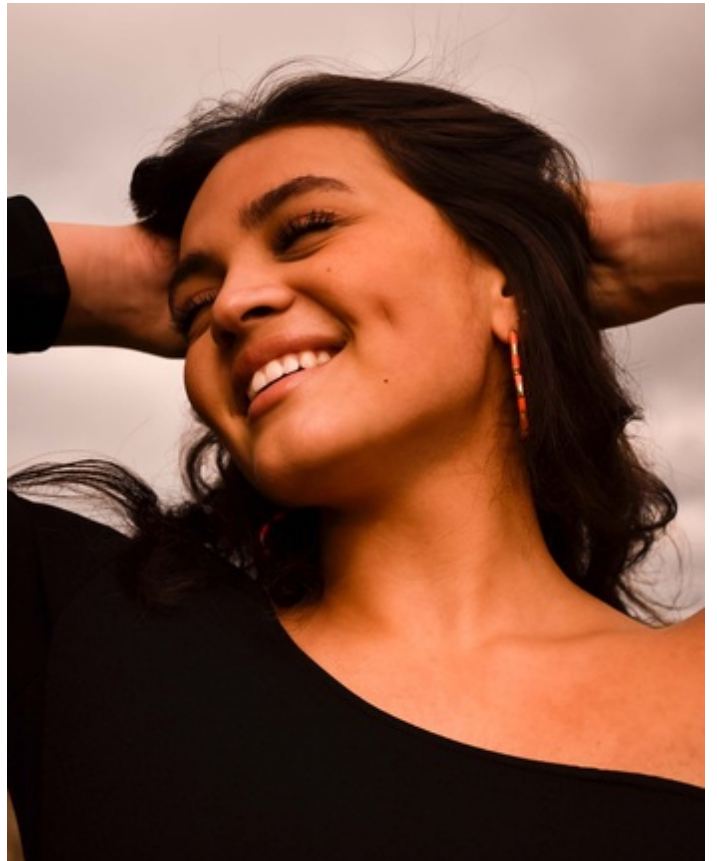

HEIGHT 5' 10" DRESS SIZE 12-14 BUST 34 D WAIST 33" HIPS 43.5" HAIR BROWN
EYES BROWN SHOES 11 LOCATION LOCAL PRONOUNS SHE/HER

HEIGHT 5' 10" DRESS SIZE 12-14 BUST 34 D WAIST 33" HIPS 43.5" HAIR BROWN
EYES BROWN SHOES 11 LOCATION LOCAL PRONOUNS SHE/HER

Skyler Vela

HEIGHT 5' 10" DRESS SIZE 12-14 BUST 34 D WAIST 33" HIPS 43.5" HAIR BROWN
EYES BROWN SHOES 11 LOCATION LOCAL PRONOUNS SHE/HER