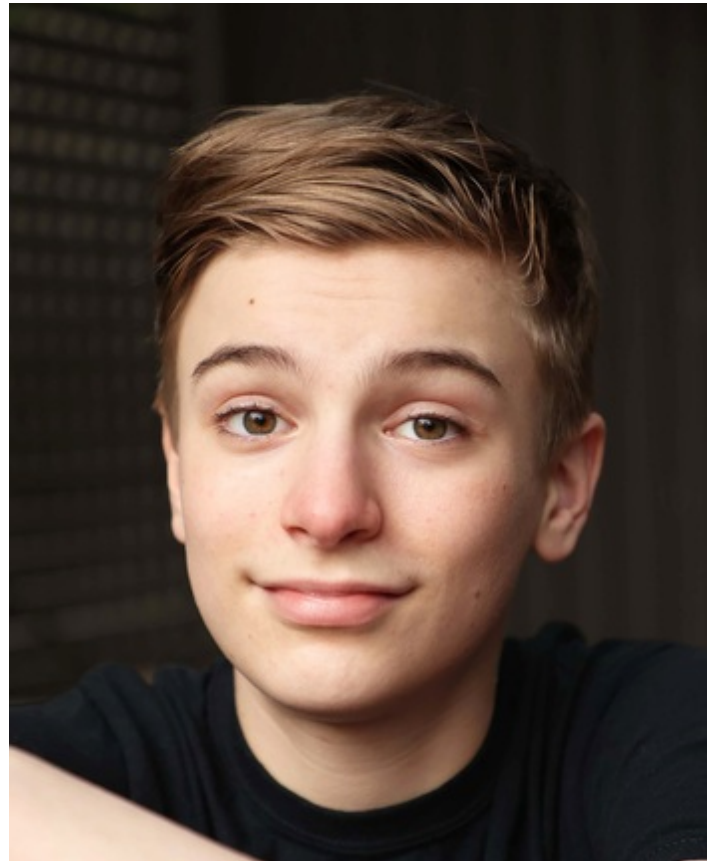

HEIGHT 5' 7" SUIT 36 R SHIRT 14X30 WAIST 27.5" HAIR BLONDE EYES HAZEL
SHOES 11

HEIGHT 5' 7" SUIT 36 R SHIRT 14X30 WAIST 27.5" HAIR BLONDE EYES HAZEL
SHOES 11

HEIGHT 5' 7" SUIT 36 R SHIRT 14X30 WAIST 27.5" HAIR BLONDE EYES HAZEL
SHOES 11