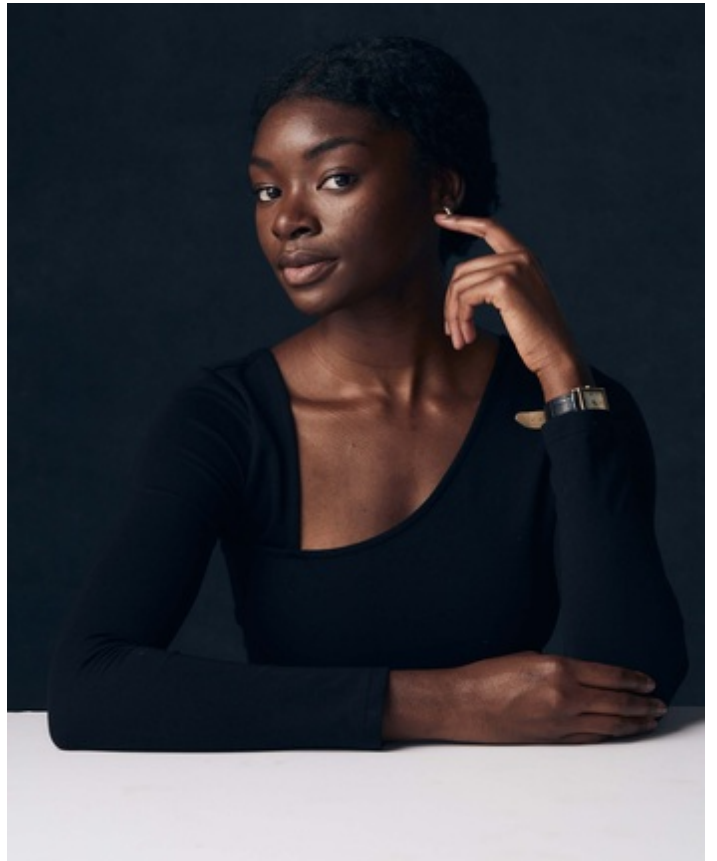

HEIGHT 5' 11" DRESS SIZE 6-8 BUST 32 B/C WAIST 27" HIPS 38" HAIR BROWN
EYES BROWN SHOES 10 LOCATION WEST COAST

HEIGHT 5' 11" DRESS SIZE 6-8 BUST 32 B/C WAIST 27" HIPS 38" HAIR BROWN
EYES BROWN SHOES 10 LOCATION WEST COAST

HEIGHT 5' 11" DRESS SIZE 6-8 BUST 32 B/C WAIST 27" HIPS 38" HAIR BROWN
EYES BROWN SHOES 10 LOCATION WEST COAST