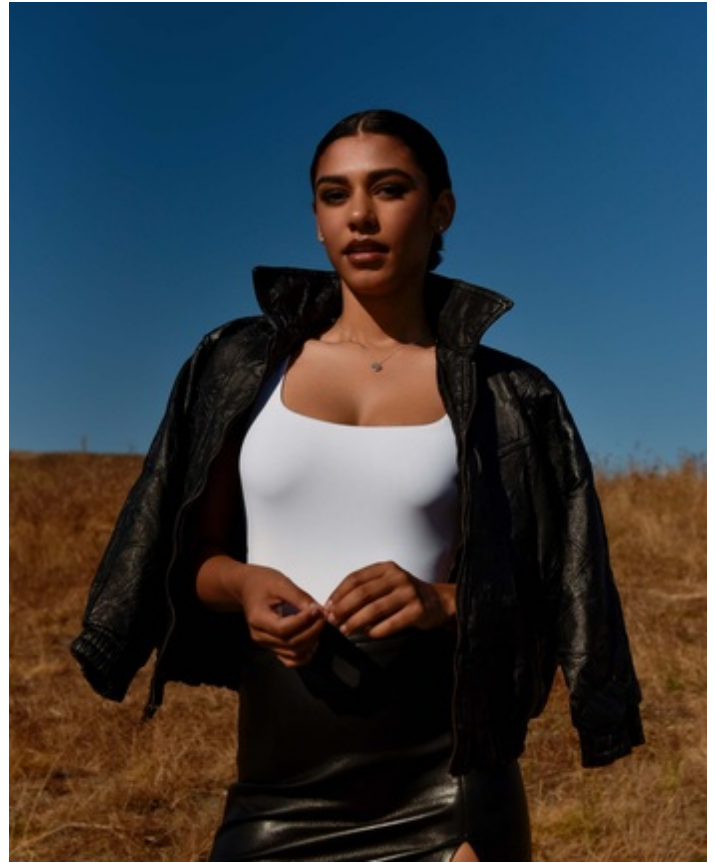

HEIGHT 5' 10" DRESS SIZE 4 BUST 34 B WAIST 26" HIPS 36.5" HAIR BROWN
EYES BROWN SHOES 8 LOCATION LOCAL

HEIGHT 5' 10" DRESS SIZE 4 BUST 34 B WAIST 26" HIPS 36.5" HAIR BROWN
EYES BROWN SHOES 8 LOCATION LOCAL

HEIGHT 5' 10" DRESS SIZE 4 BUST 34 B WAIST 26" HIPS 36.5" HAIR BROWN
EYES BROWN SHOES 8 LOCATION LOCAL