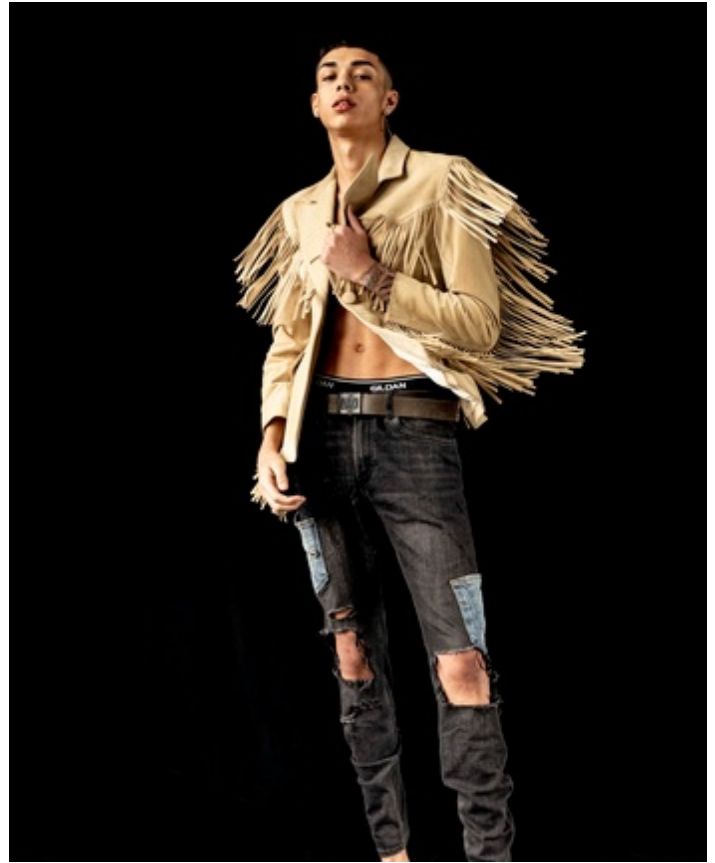

HEIGHT 6' 2" SUIT 38 L SHIRT 15X34 WAIST 30" INSEAM 34" HAIR BROWN EYES HAZEL
SHOES 10 LOCATION LOCAL PRONOUNS HE/HIM

HEIGHT 6' 2" SUIT 38 L SHIRT 15X34 WAIST 30" INSEAM 34" HAIR BROWN EYES HAZEL
SHOES 10 LOCATION LOCAL PRONOUNS HE/HIM

HEIGHT 6' 2" SUIT 38 L SHIRT 15X34 WAIST 30" INSEAM 34" HAIR BROWN EYES HAZEL
SHOES 10 LOCATION LOCAL PRONOUNS HE/HIM