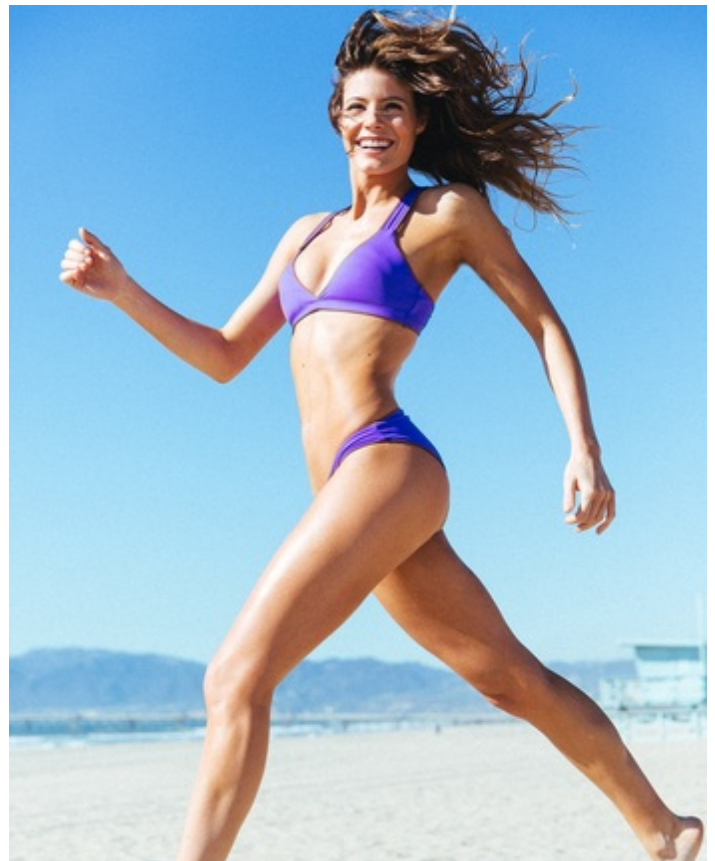

HEIGHT 5' 9" DRESS SIZE 2-4 BUST 32 B/C WAIST 25" HIPS 35" HAIR LT. BROWN
EYES HAZEL SHOES 9 LOCATION WEST COAST

HEIGHT 5' 9" DRESS SIZE 2-4 BUST 32 B/C WAIST 25" HIPS 35" HAIR LT. BROWN
EYES HAZEL SHOES 9 LOCATION WEST COAST